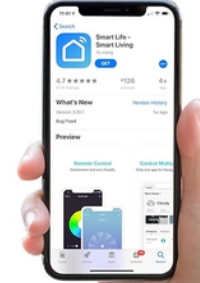

code 2667

FOR Glass Door

direction left and right compatible

10-12 mm frameless glass door

Temporary Password (5 minutes)

WIFI 2.4 G TUYA and Smart Life APP

Fingerprint / Password /Face version

Mechanical key emergency

NFC & IC 13.56 MHz MI fare card

Code

(2047-990-2129-2008-1579-2128-2699-2701-2702-2015)

Remote Control code 6 (optional)

**code 2667**

**FOR Glass Door**

**Supports English**

**distance of 8 meters with obstacles**