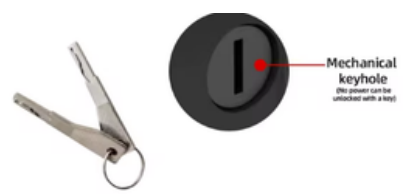

code 2667

FOR Glass Door

direction left and right compatible

10-12 mm frameless glass door

Temporary Password (5 minutes)

WIFI 2.4 G TUYA and Smart Life APP

Fingerprint / Password /Face version

Mechanical key emergency

NFC & IC 13.56 MHz MI fare card

Code

(2047-990-2129-2008-1579-2128-2699-2701-2702-2015)

Remote Control code 6 (optional)