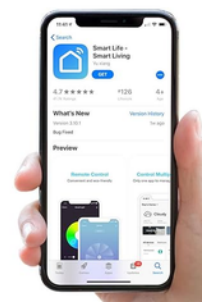

DNAKE

code2849
For wooden, armored

direction left and right compatible

Wifi 2.4G tuya and smart life app

Fingerprint-password -face-palm
Mechanical key emergency

Card Mifare IC 13.56

4.5 inch internal screen

DNAKE

code2849
For wooden, armored,

**supports Arabic,
English, and Chinese**

**Open the outdoor camera at
any time through
a mobile app and chat
with the person at the door.**

**Open the door at any time with
a touch through the mobile application
without having to press the bell, with
the possibility of canceling this
button from the mobile application**