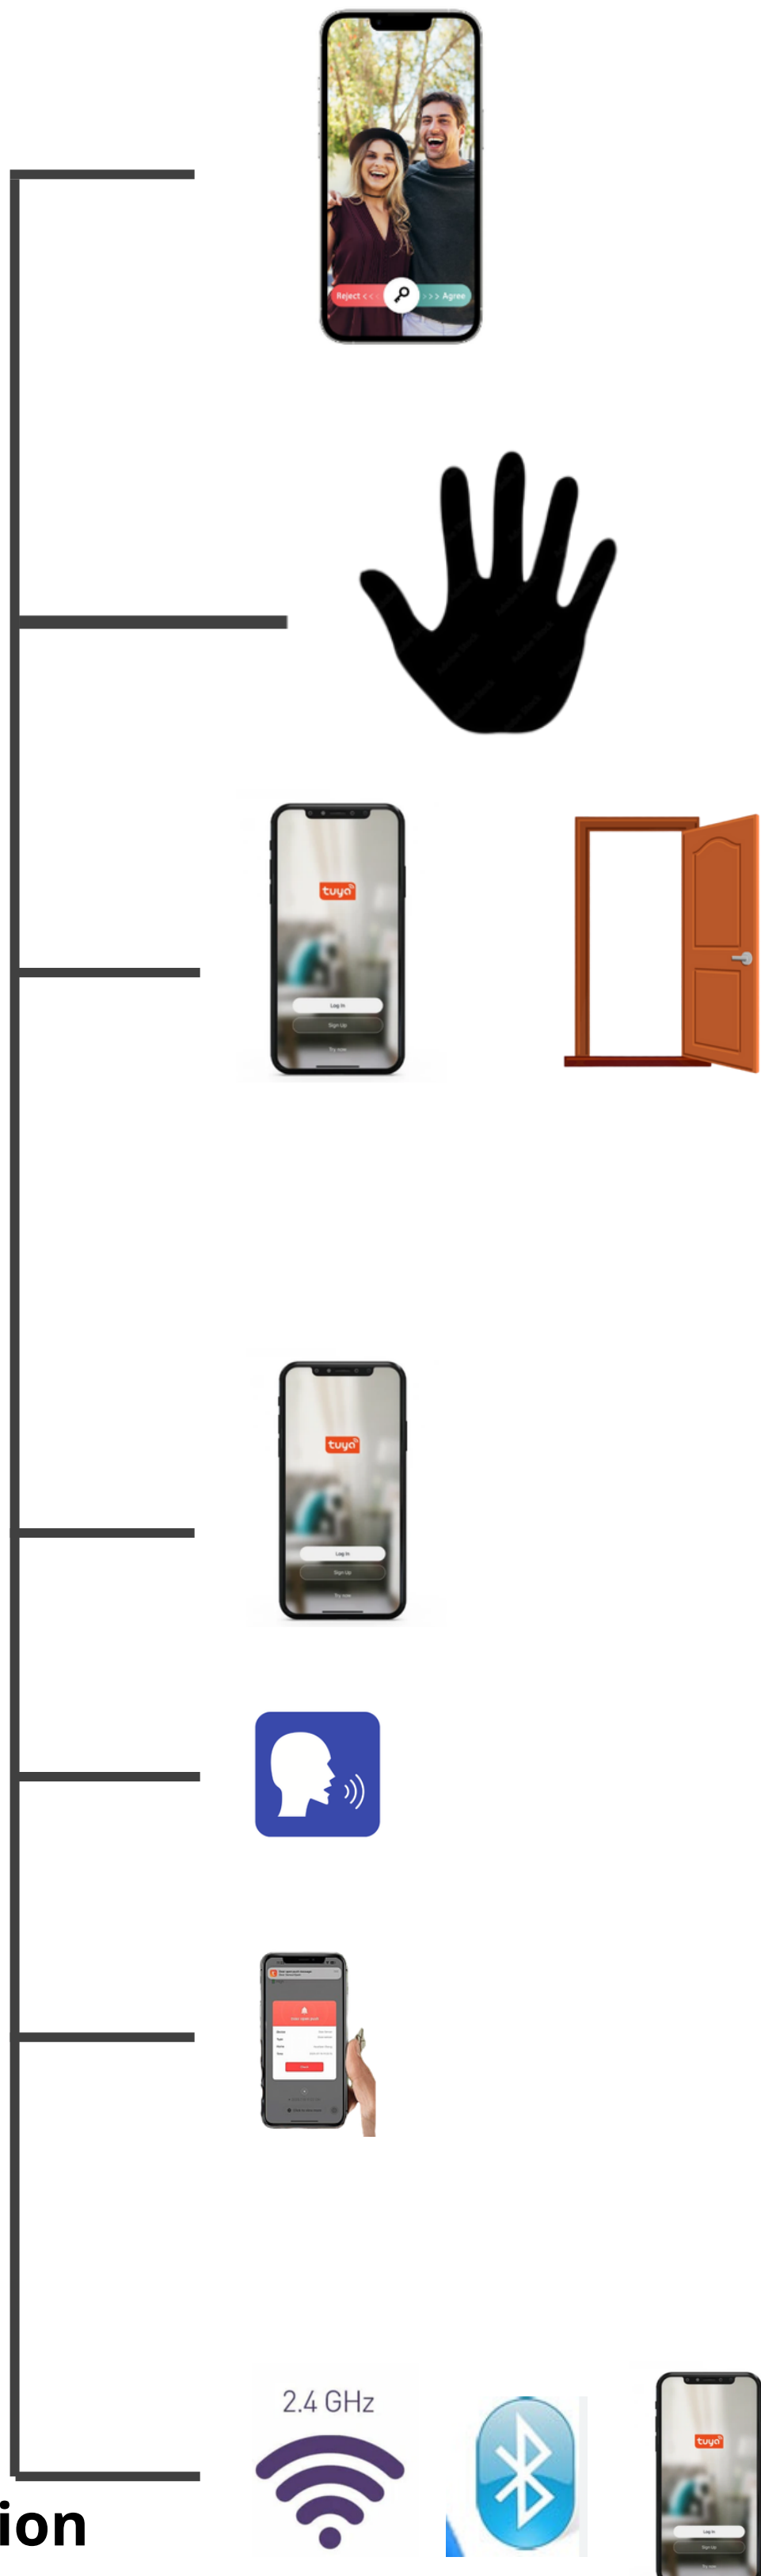

OPEN BY PALM

Open the door at any time with a touch through the mobile application without having to press the bell, with the possibility of canceling this button from the mobile application

Users can be added through the mobile application.

It works via voice commands.
Hi Levana.

When the lock is opened manually, a notification is sent to the mobile phone.

Ease of adding to Wi-Fi via Bluetooth and the ability to create a personal code for the account within the application