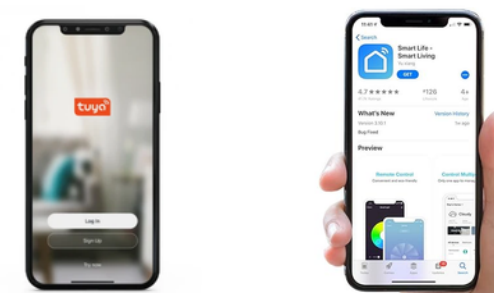

code 2773

FOR Wooden Doors / Steel Doors

direction left and right compatible

Wifi 2.4G tuya and smart life app

Color E-Black Sky gray

Fingerprint-password
Mechanical key emergency

Ic 13.56 MHZ mi fare card

4.5 inch internal screen

To open the door from the application
Temporary password (repeat time)

Magic Eye (Color Night Vision)
Camera:1MP

There is a safety system for children so
that the door does
not open from the inside

Storage capacity: 250 users
(Face print, fingerprints, cards,
palm vein and passwords)