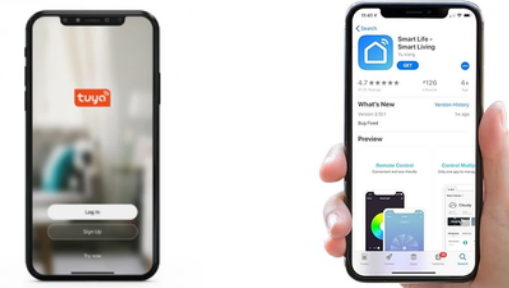

code 2785

FOR Wooden Doors / Steel Doors

direction left and right compatible

Wifi 2.4G tuya and smart life app

Color Sky gray

Fingerprint-password
Mechanical key emergency

Ic 13.56 MHz mi fare card

4.5 inch internal screen

To open the door from the application
Temporary password (repeat time)

Magic Eye (Color Night Vision Camera)
Camera:1 MP

There is a safety system for children so
that the door does
not open from the inside

Storage capacity: 250 users
(fingerprints, cards,
and passwords)