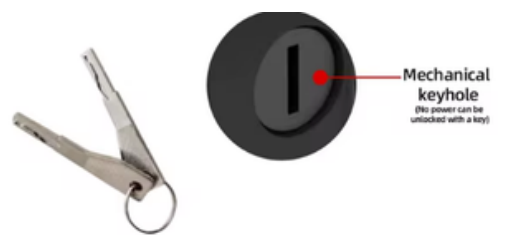

code 2785

FOR Wooden Doors / Steel Doors

direction left and right compatible

Wifi 2.4G tuya and smart life app

Color Sky gray

Fingerprint-password
Mechanical key emergency

Ic 13.56 MHz mi fare card

4.5 inch internal screen

To open the door from the application
Temporary password (repeat time)

Magic Eye (Color Night Vision Camera)
Camera:1 MP

There is a safety system for children so
that the door does
not open from the inside

Storage capacity: 250 users
(fingerprints, cards,
and passwords)