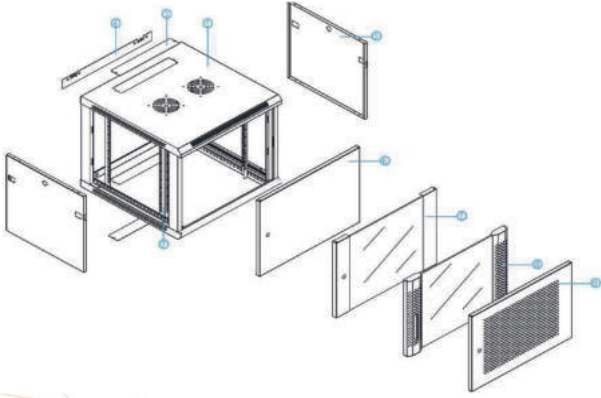

RACK LAYOUT

No.	Name	Qty	SPCCT (mm)
1	Frame	1 PCS	1.0
2	Mounting profile	4 PCS	1.5
3	Panel	2 PCS	1.0
4	Hanger	1 PCS	1.5
5	Side door	2 PCS	0.8
6	Metal door	1 PCS (Quantity as request)	1.0
7	Toughened glass door	1 PCS	1.2
8	Toughened glass door with round vented border	1 PCS (Quantity as request)	1.2
6	Hexagonal reticular high density vented plate door	1 PCS (Quantity as request)	1.0