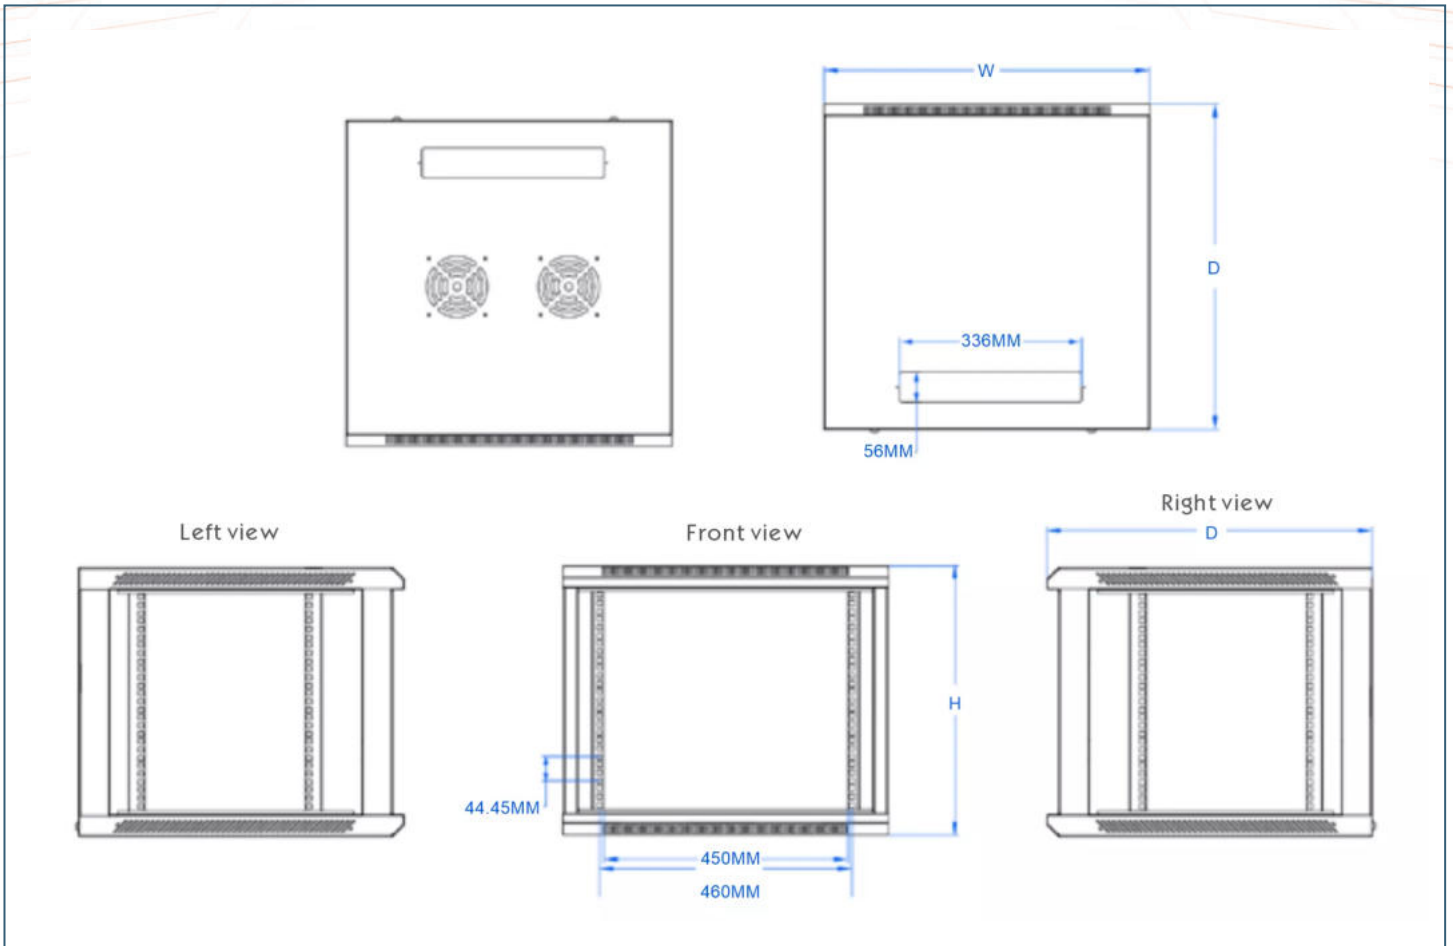

TECHNICAL SPECIFICATION

Model	U	Width	Depth	Height	Flat Packing Size Unit: M	Flat Packing CBM Unit: M
NS-501GL4U6045	4	600	450	274	0.0379	62 × 0.47 × 0.13
NS-501GL4U6060			600		0.0500	62 × 0.62 × 0.13
NS-501GL6U6045	6	600	450	363	0.0379	62 × 0.47 × 0.13
NS-501GL6U6060			600		0.0500	62 × 0.62 × 0.13
NS-501GL9U6045	9	600	450	496	0.0379	62 × 0.47 × 0.13
NS-501GL9U6060			600		0.0500	62 × 0.62 × 0.13
NS-501GL12U6045	12	600	450	629	0.0846	62 × 0.65 × 0.21
NS-501GL12U6060			600		0.0846	62 × 0.65 × 0.21
NS-501GL15U6045	15	600	450	762	0.1016	62 × 0.78 × 0.21
NS-501GL15U6060			600		0.1016	62 × 0.78 × 0.21
NS-501GL18U6045	18	600	450	895	0.1185	62 × 0.91 × 0.21
NS-501GL18U6060			600		0.1185	62 × 0.91 × 0.21