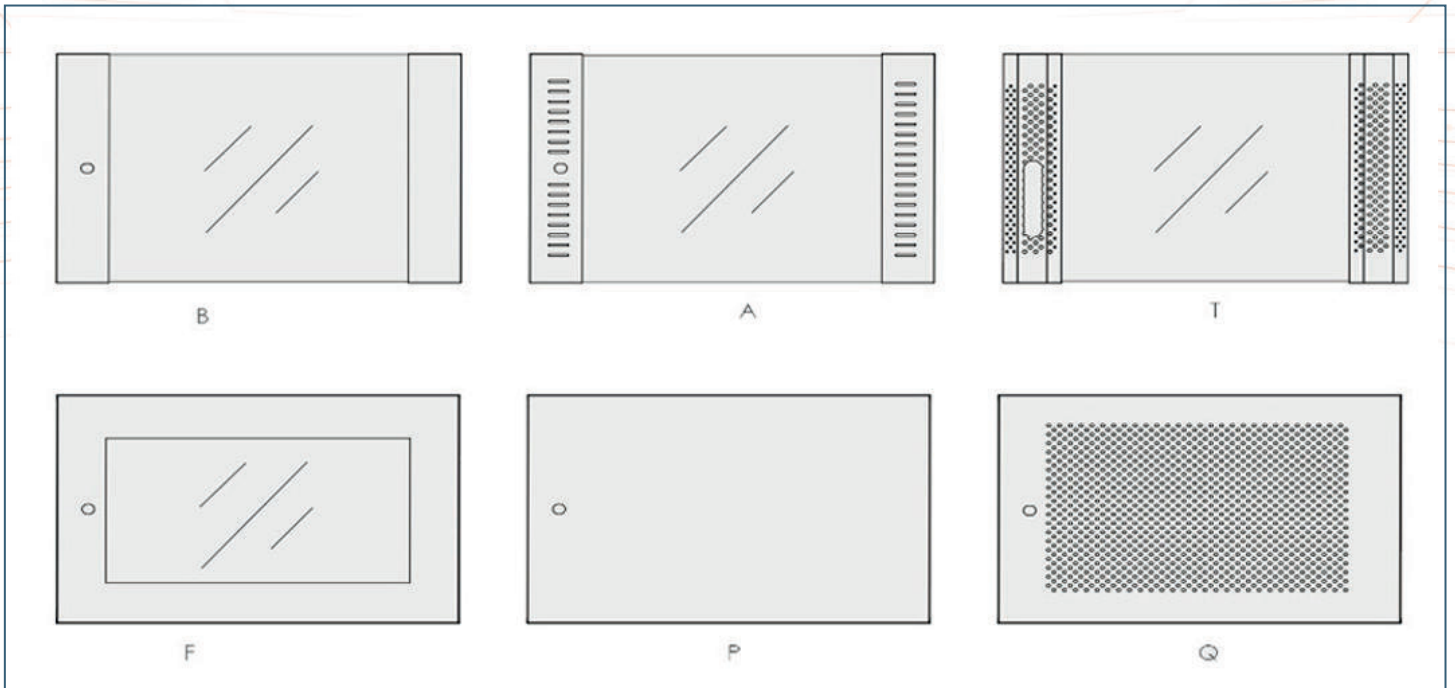

RACK LAYOUT

No.	Name	Qty	SPCCT (mm)
1	Frame	1 PCS	1.0
2	Mounting profile	4 PCS	1.5
3	Panel	2 PCS	1.0
4	Hanger	1 PCS	1.5
5	Side door	2 PCS	0.8
6	Metal door	1 PCS (Quantity as request)	1.0
7	Toughened glass door	1 PCS	1.2
8	Toughened glass door with round vented border	1 PCS (Quantity as request)	1.2
6	Hexagonal reticular high density vented plate door	1 PCS (Quantity as request)	1.0