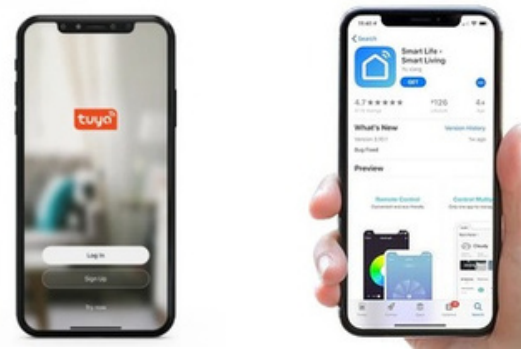

code 2658

Lezn

For wooden and armored doors

Direction left and right compatible

WIFI 2.4 G TUYA & Smart Life APP

2.4 GHz

Fingerprint-Password
Mechanical key Emergency

IC 13.56MHz Mifare card

Fingerprint, Card, or Password
through the Application

Temporary Password (Repeat time)

To open the door from the application

Only 50 of them had fingerprints

Storage capacity: 250 users

code 2658

Lezn

For wooden and armored doors