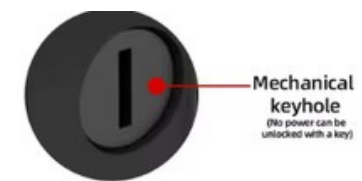

code 2658

Lezn

For wooden and armored doors

Direction left and right compatible

WIFI 2.4 G TUYA & Smart Life APP

2.4 GHz

Fingerprint-Password
Mechanical key Emergency

IC 13.56MHz Mifare card

Fingerprint, Card, or Password
through the Application

Temporary Password (Repeat time)

To open the door from the application

Only 50 of them had fingerprints

Storage capacity: 250 users

code 2658

Lezn

For wooden and armored doors

Supports Arabic and English languages

Runson batteries
With a capacity of 7.4 volts
Made of lithium, 4200 mAh

There is emergency power input 5V
2A Type-C USB

يركب على
الابواب الخشبية والمصنفة

Lezn

code 2658