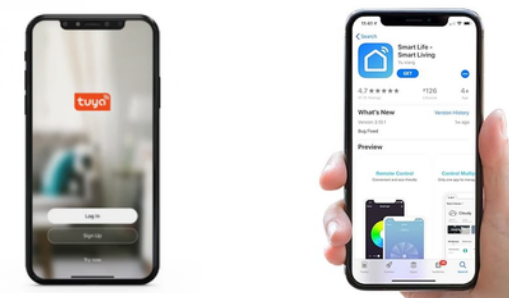

code 2679

Lezn

For wooden and armored doors

direction left and right compatible

Wifi 2.4G tuya and smart life app

Fingerprint-password
Mechanical key emergency

Ic 13.56 MHZ mi fare card
Admin can add users

Fingerprint- card or password
through the Application

Gray color

To open the door from the application
Temporary password
(For only 5 minutes)

Storage capacity:250 users

50 fingerprints
the rest are card and passpord

code 2679

Lezn

For wooden and armored doors