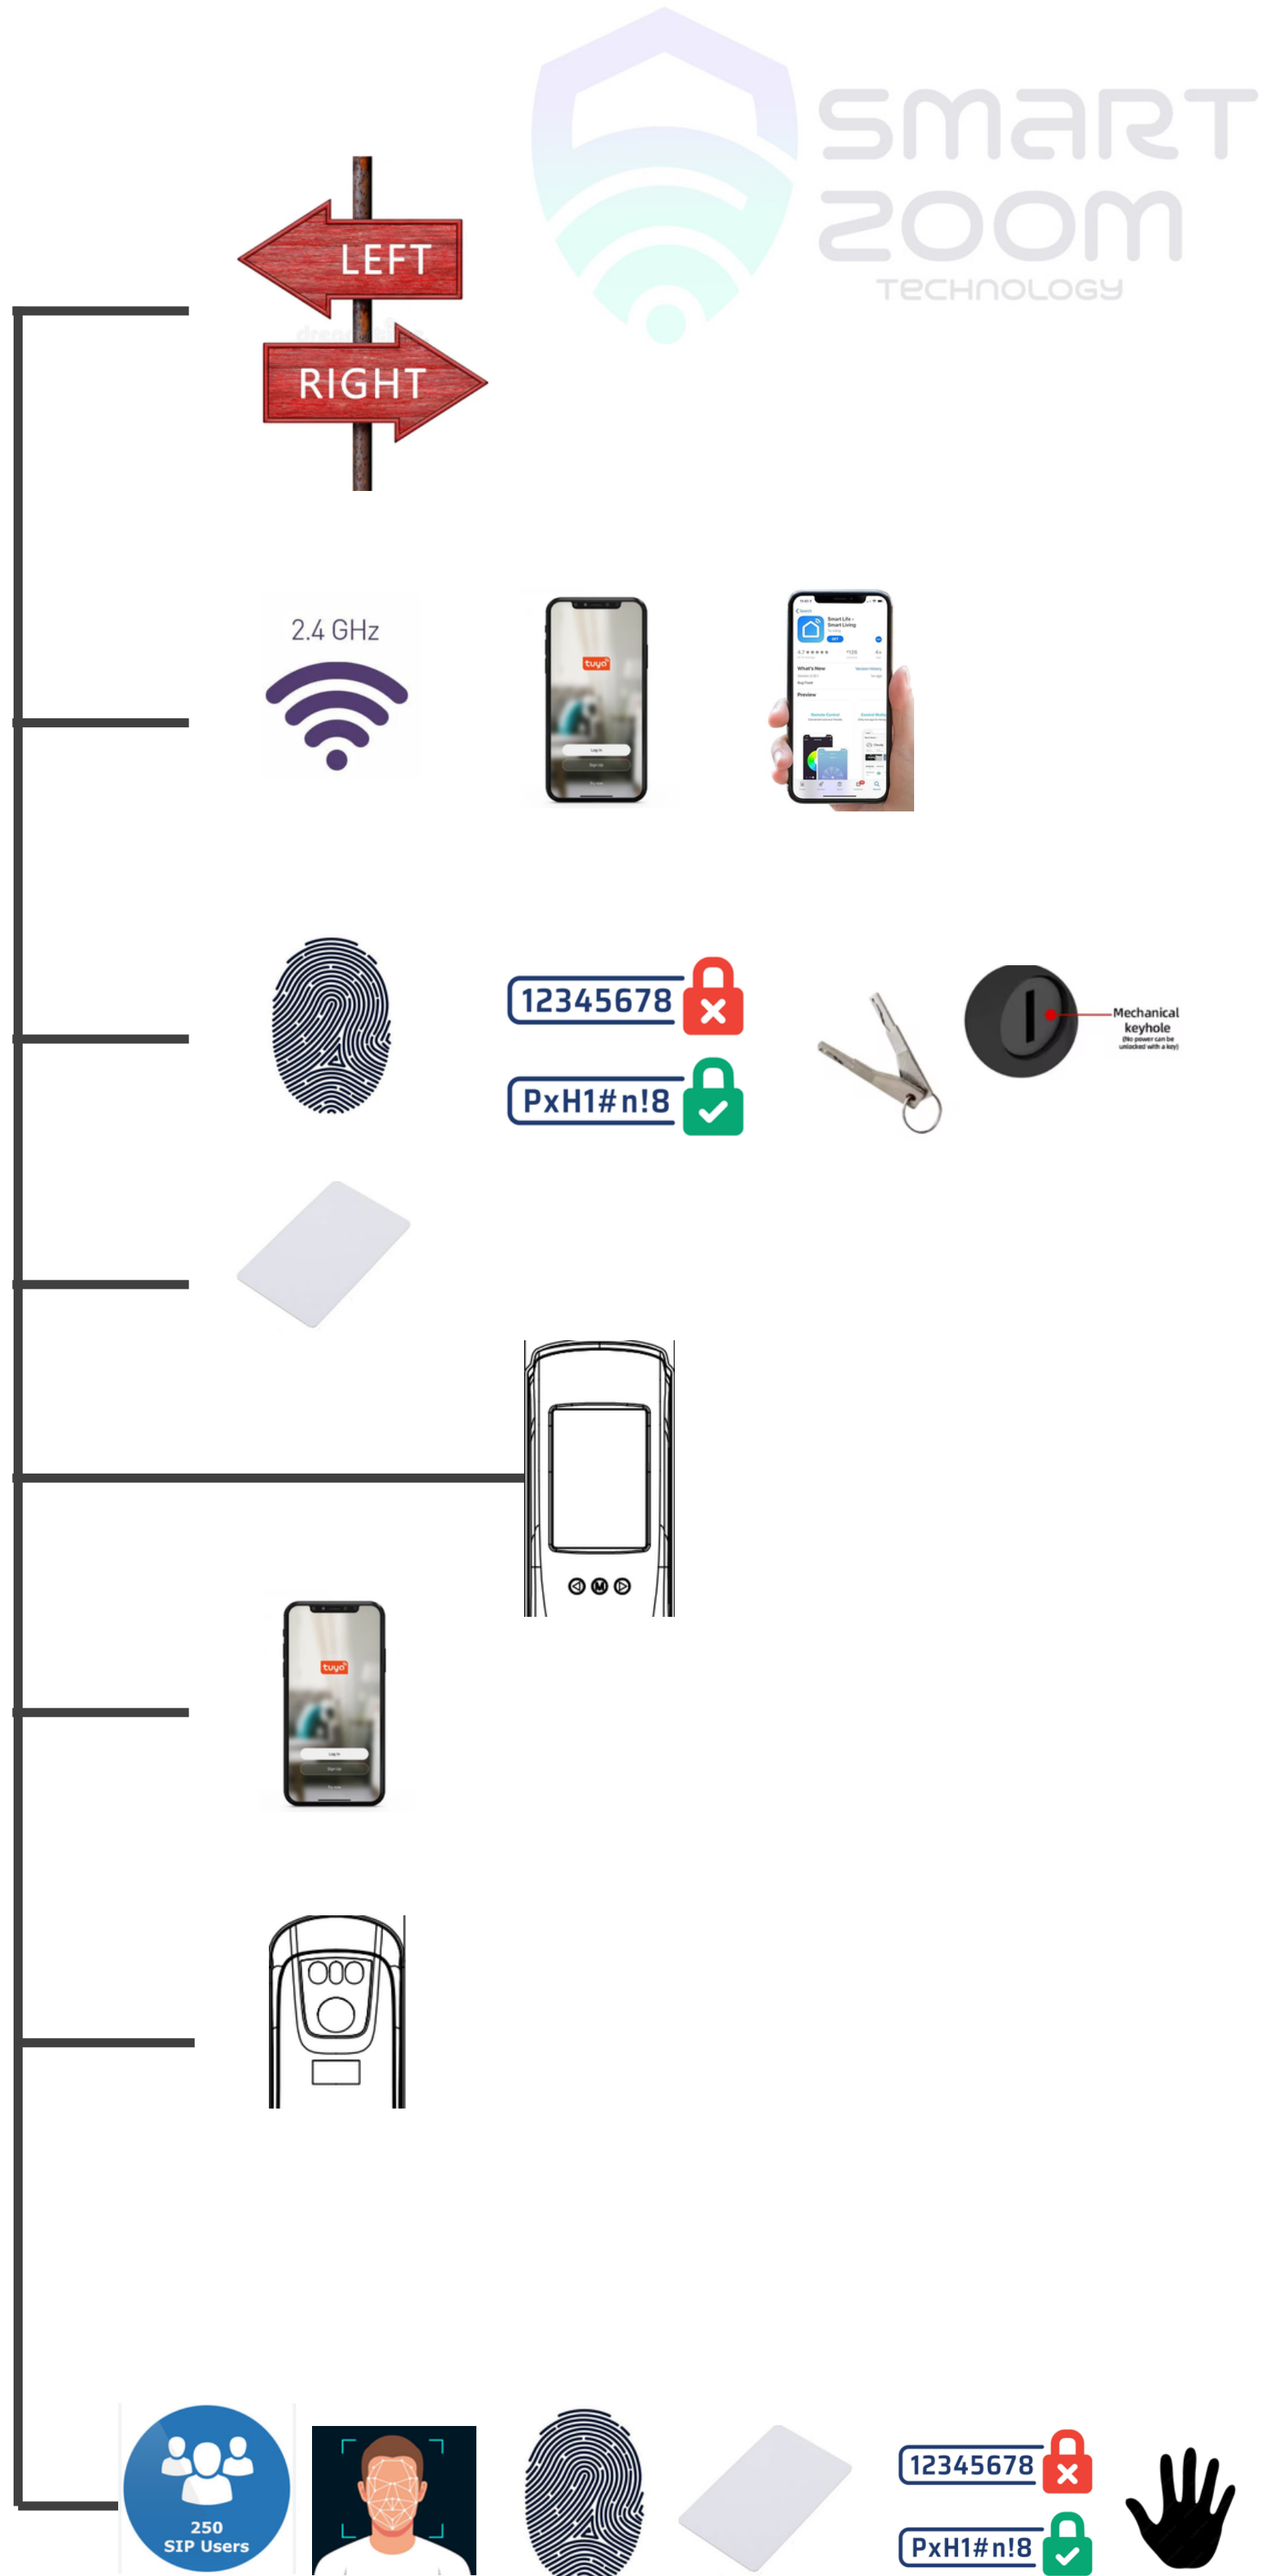

code 2815

FOR Wooden Doors / Steel Doors

direction left and right compatible

Wifi 2.4G tuya and smart life app

Color Black

Fingerprint-password
Mechanical key emergency

Ic 13.56 MHz mi fare card

4.5 inch internal screen

To open the door from the application
Temporary password (repeat time)

Magic Eye (Color Night Vision)
If the camera is open
Camera: 2 MP

Storage capacity: 250 users
(Face print, fingerprints, cards,
palm vein and passwords)

Fingerprint sensor rate: 98.9%

In the application,
up to 600 logins are recorded

Materials: aluminum alloy,
coated with a glossy glass layer

Runs on battery
With a capacity of 7.4 volts
Made of lithium, 5000 mAh
Battery service life Door opening
times are about 3000 times