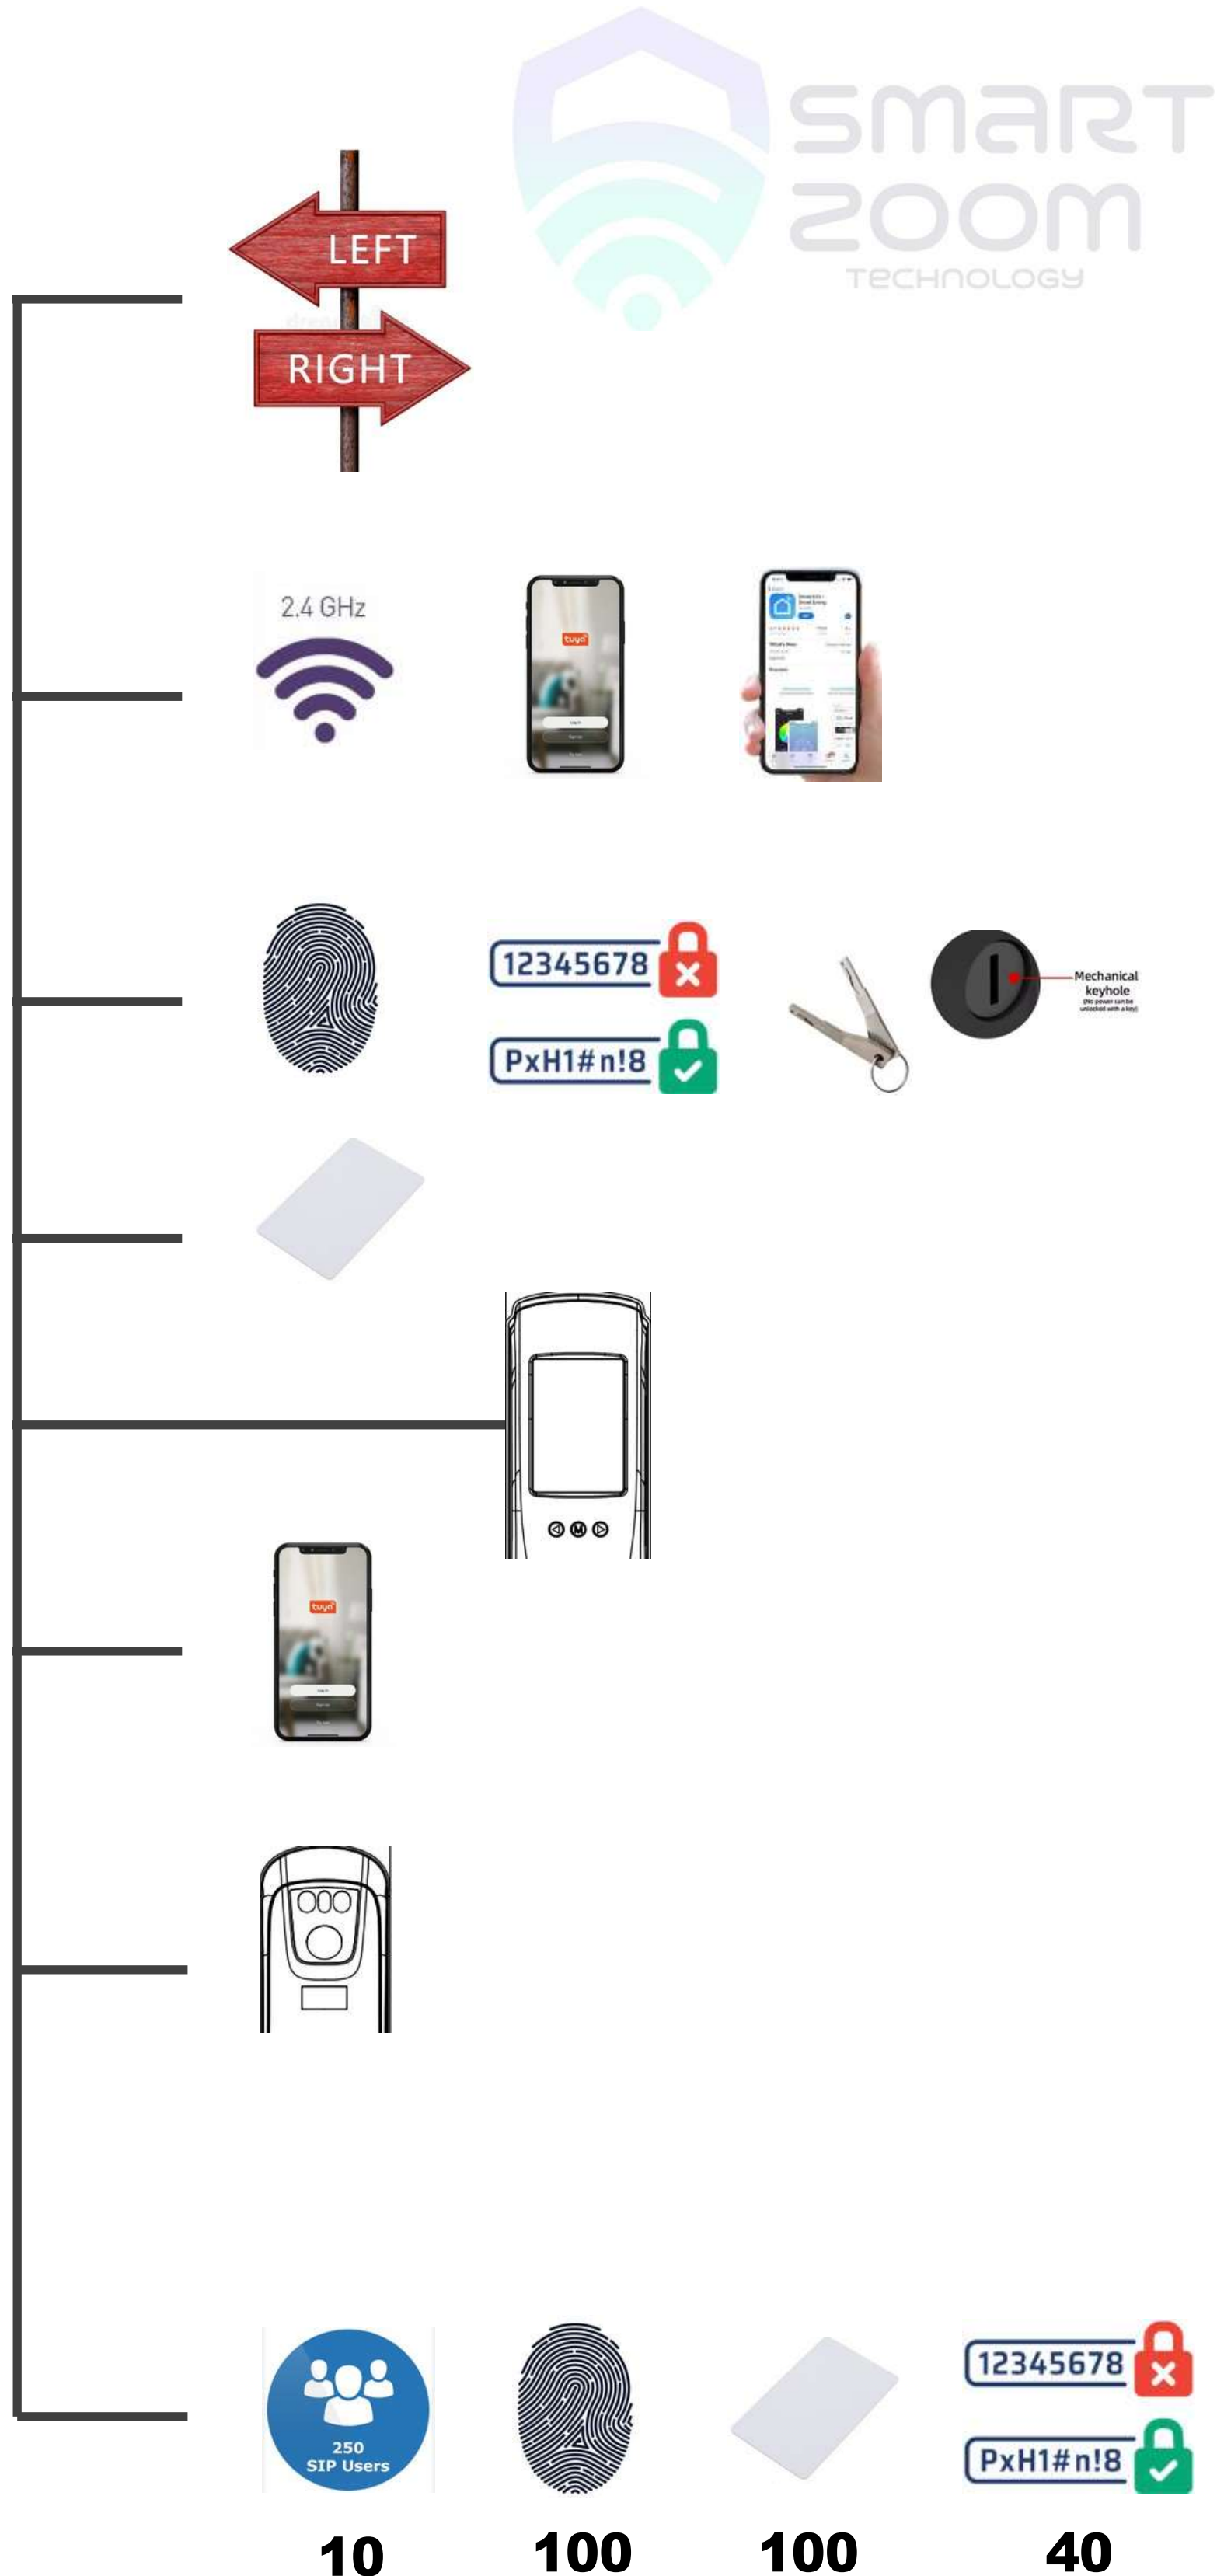

code 2383

Lezn

For wooden and armored doors

direction left and right compatible

**You can see the person
at the door with live video
Talk to him for 60 seconds
when he presses the bell**

Wifi 2.4G tuya and smart life app

The color is shiny silver

**Fingerprint-password
Mechanical key emergency**

Ic 13.56 MHZ mi fare card

4.5 inch internal screen

**To open the door from the application
Temporary password (repeat time)**

Magic Eye

**There is a safety system for children so
that the door does
not open from the inside**

**Storage capacity:250 users
(100 fingerprints, 100 cards,
and 40 passwords)**

code 2383

Lezn

For wooden and armored doors