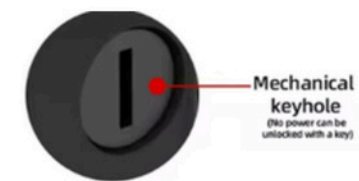

code2642

Lezn

For wooden and armored doors

Direction left and right compatible

WIFI 2.4 G TUYA & Smart Life APP

Fingerprint-Password
Mechanical key Emergency

IC 13.56 MHz MI fare card

Fingerprint, Card, or Password
through the Application