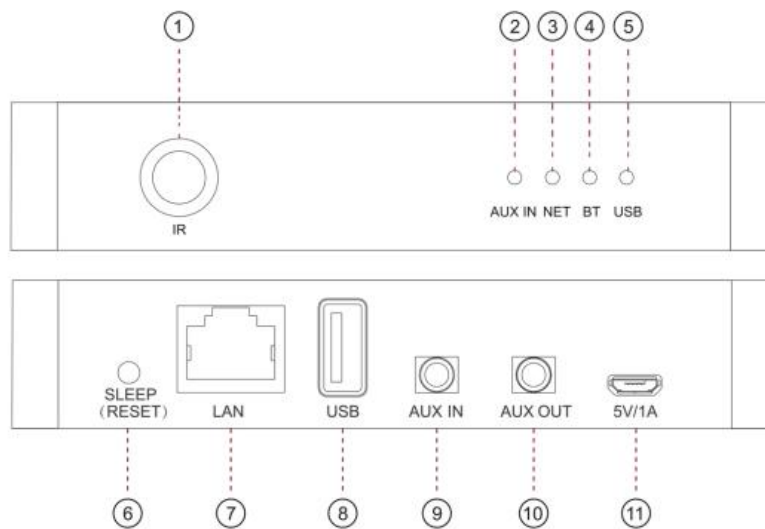

#### Description

DW01 is an intelligent audio streamer with network and Bluetooth 5.0 connectivity. Applying DW01 to your current stereo system will enable you stream music from your smart devices, USB, NAS or streaming services, such as Spotify, Tidal or Qobuz in high resolution by 4STREAM app, AirPlay, Bluetooth or other third party compatible apps. It supports streaming high quality music in sample rate up to 24bit, 192khz and supports decoding lossless audio format such as FLAC, APE, WAV, Adding more units to your home audio system could set up a wireless multiroom or multizone whole house audio system, it will give you totally new and great experience to play and enjoy music.

# Front / Rear Panel

- ① **IR receiver:** For remote control.
- ② **AUX IN:** Green-line input Mode.
- ③ **NET:** White-power on/WiFi Mode.
- ④ **BT:** Blue-Bluetooth Mode.
- ⑤ **USB:** Red-USB Mode.
- ⑥ **SLEEP:** Short press once: Switch input mode;

- ⑦ **LAN:** Wired connection to router.
- ⑧ **USB:** To connect USB pen drive(1024 tracks at most).
- ⑨ **AUX IN:** For external audio sources from TV, CD

player and so on.

- ⑩ **AUX OUT:** To provide analog audio to other devices.