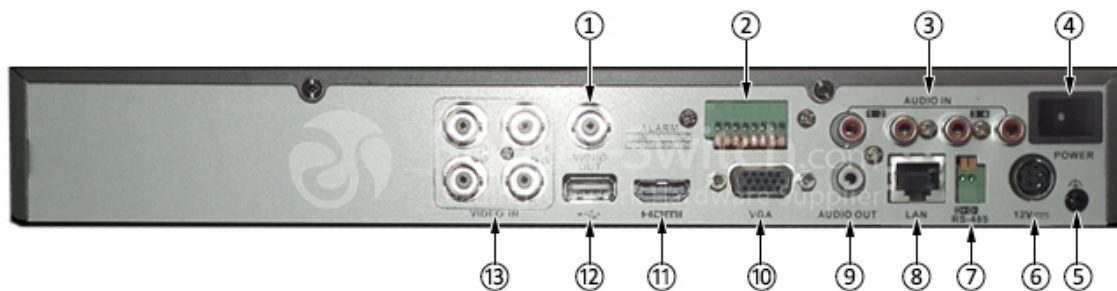

## Overview

Hikvision DS-7204HUHI-K1 is the DS-7200HUHI-K1 series Turbo HD DVR.

### Quick Spec

Table 1 shows the quick spec.

<b>Model</b>	DS-7204HUHI-K1
<b>Video Compression</b>	H.265 Pro+/H.265 Pro/H.265/H.264+/H.264
<b>Supported camera types</b>	Support HDTVI input: 8MP, 5MP, 4MP, 3MP, 1080P/25Hz, 1080P/30Hz, 720P/25Hz, 720P/30Hz, 720P/50Hz, 720P/60Hz, Support AHD input: 5 MP, 4 MP, 1080p25, 1080p30, 720p25, 720p30 Support CVI input: 4 MP, 1080p25, 1080p30, 720p25, 720p30 Support CVBS input
<b>Frame Rate</b>	Main stream: 8 MP@8fps/5 MP@12fps/4 MP@15fps/3 MP@18fps 1080p/720p/WD1/4CIF/VGA/CIF@25fps (P)/30fps (N) *: 8 MP@8 fps is only available for channel 1 of DS-7204HUHI-K1. Sub-stream: WD1/4CIF/CIF@25fps (P)/30fps (N)
<b>Hard Disk Driver Capacity</b>	1 SATA Interface, Up to 10 TB capacity for each disk
<b>Power Supply</b>	12V DC

### Product Details

Figure 1 shows the interfaces of DS-7204HUHI-K1.

Note:

(1)	VIDEO OUT	(8)	LAN Network Interface
(2)	Alarm In/Out	(9)	AUDIO OUT, RCA Connector 1
(3)	AUDIO IN, RCA Connector 9	(10)	VGA Interface
(4)	Power Switch	(11)	HDMI Interface
(5)	GND	(12)	USB Interface

(6)	12 VDC Power Input	(13)	VIDEO IN
(7)	RS-485 Serial Interface		