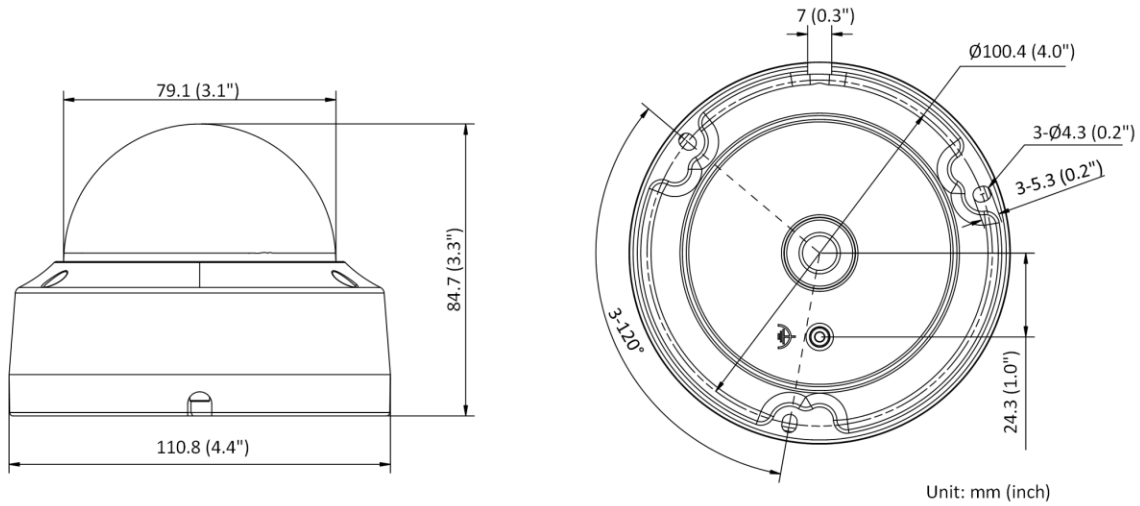

Environment	CE-RoHS (2011/65/EU) WEEE (2012/19/EU) Reach (Regulation (EC) No 1907/2006)
Protection	IP67 (IEC 60529-2013) IK10 (IEC 62262:2002)

▪ **Dimension**

▪ **Accessory**

▪ **Optional**

DS-1275ZJ-S-SUS	DS-1272ZJ-110	DS-220AZJ-130-WA	DS-1271ZJ-110	DS-1272ZJ-110B
DS-1275ZJ-SUS	DS-1280ZJ-DM18	DS-1250ZJ	DS-1258ZJ	DS-1476ZJ-SUS
DS-1276ZJ-SUS	DS-1259ZJ	DS-1475ZJ-SUS	DS-220AZJ-145-WA