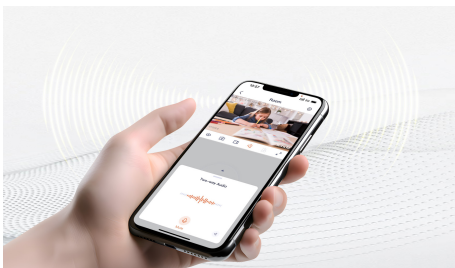

Two-way Audio for Convenient Communication

With built-in microphone and speaker, you can make real-time two-way audio calls with your family. The volume of microphone radio and loudspeaker can be adjusted at any time, and flexibly adapt to various environments.