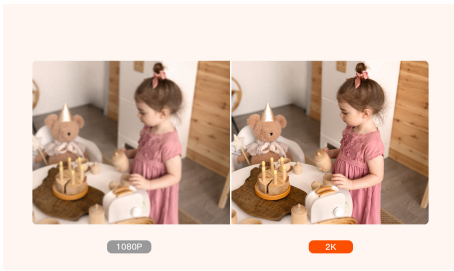

Main Features

2K HD Images, View More Details

Equipped with high-performance CMOS image sensor, and the resolution can reach 2304 x 1296. Provide you with security protection anytime and anywhere.