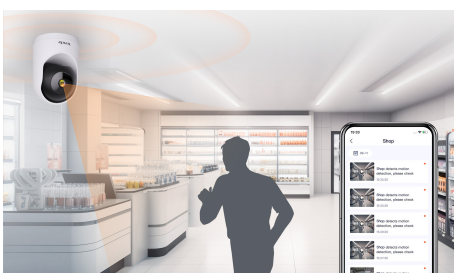

AI Human Detection, Real-time Alarm for Abnormal Situations

Empowered by a high-performance chip with an integrated NPU module, it leverages industry-leading deep learning technology to significantly boost alarm accuracy. It precisely identifies suspicious individuals, triggers auto-tracking and recording, and pushes real-time alarm notifications to your mobile phone.