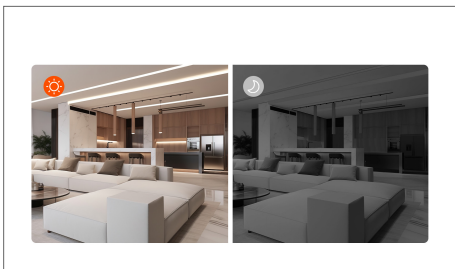

Infrared Night Vision for Uninterrupted Security Protection Day and Night

Equipped with high-performance infrared LED indicators, the dynamic within 10 meters is clear at night. There is no white light to fill the light, you won't be disturbed at night.