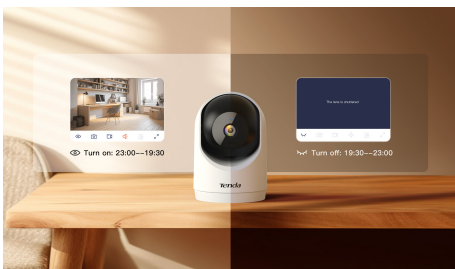

Tenda

CP3 v3.1

3MP Security Pan/Tilt Camera

CP3 v3.1

3MP Security Pan/Tilt Camera

Description

The Security Pan/Tilt Camera CP3 V3.1 is a high cost-performance indoor camera that integrates 360° panoramic coverage, cry detection, human tracking, 3MP HD pixels, full-duplex two-way audio intercom, and DIY audio functions. The camera supports 0-355° pan & -15-55° tilt. The human detection function can quickly identify human targets in the image and send immediate notifications. The product is widely used in monitoring scenarios such as homes, shops, offices, and classrooms.

Empowered by a high-performance chip with an integrated NPU module, it leverages industry-leading deep learning technology to significantly boost alarm accuracy. It precisely identifies suspicious individuals, triggers auto-tracking and recording, and pushes real-time alarm notifications to your mobile phone.

Cry Detection, 24/7 Baby Care

Detect the baby's crying in real time, and send notifications through the mobile app to keep an eye on the baby's status.

Main Features

Infrared Night Vision for Uninterrupted Security Protection Day and Night

With built-in microphone and speaker, you can make real-time two-way audio calls with your family. The volume of microphone radio and loudspeaker can be adjusted at any time, and flexibly adapt to various environments.