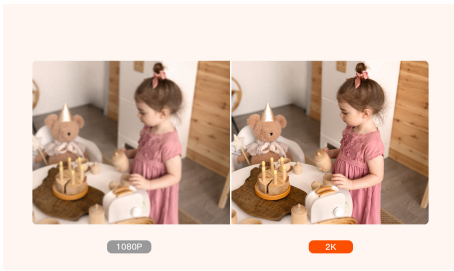

Tenda

CP3 v3.1

3MP Security Pan/Tilt Camera

CP3 v3.1

3MP Security Pan/Tilt Camera

Description

The Security Pan/Tilt Camera CP3 V3.1 is a high cost-performance indoor camera that integrates 360° panoramic coverage, cry detection, human tracking, 3MP HD pixels, full-duplex two-way audio intercom, and DIY audio functions. The camera supports 0-355° pan & -15-55° tilt. The human detection function can quickly identify human targets in the image and send immediate notifications. The product is widely used in monitoring scenarios such as homes, shops, offices, and classrooms.

Main Features

2K HD Images, View More Details

Equipped with high-performance CMOS image sensor, and the resolution can reach 2304 x 1296. Provide you with security protection anytime and anywhere.

360° Panoramic Pan/Tilt Design, Click to see where you want

With 360° pan/tilt design, and the lens rotation angle can reach 355° horizontal and 70° vertical. You can control the lens orientation remotely using the APP.

Next-level WiFi 6 Technology, Stable and Smooth Video

Cry Detection, 24/7 Baby Care

Detect the baby's crying in real time, and send notifications through the mobile app to keep an eye on the baby's status.

Main Features

Infrared Night Vision for Uninterrupted Security Protection Day and Night