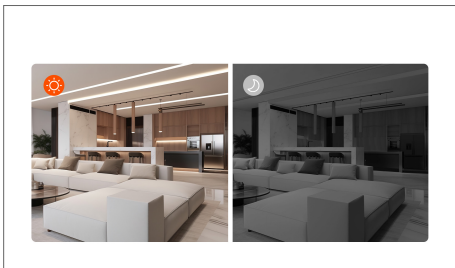

Main Features

Infrared Night Vision for Uninterrupted Security Protection Day and Night

Equipped with high-performance infrared LED indicators, the dynamic within 10 meters is clear at night. There is no white light to fill the light, you won't be disturbed at night.