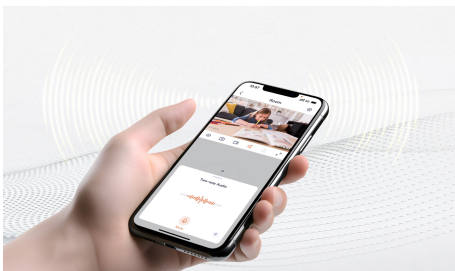

Empowered by a high-performance chip with an integrated NPU module, it leverages industry-leading deep learning technology to significantly boost alarm accuracy. It precisely identifies suspicious individuals, triggers auto-tracking and recording, and pushes real-time alarm notifications to your mobile phone.

Cry Detection, 24/7 Baby Care

Detect the baby's crying in real time, and send notifications through the mobile app to keep an eye on the baby's status.

Main Features

Infrared Night Vision for Uninterrupted Security Protection Day and Night

Equipped with high-performance infrared LED indicators, the dynamic within 10 meters is clear at night. There is no white light to fill the light, you won't be disturbed at night.

Two-way Audio for Convenient Communication

With built-in microphone and speaker, you can make real-time two-way audio calls with your family. The volume of microphone radio and loudspeaker can be adjusted at any time, and flexibly adapt to various environments.