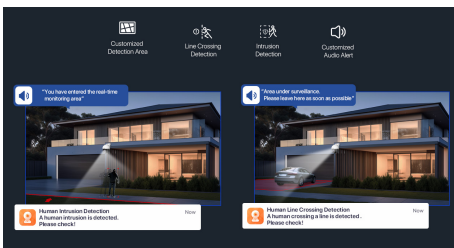

Main Features

5MP 3K Full-Color Night Vision, Providing Vivid Image Even at Night

Equipped with a high-performance BSI image sensor and F1.6 large-aperture lens, combined with a professional optical lamp cup and Tenda Security ISP2.0 image optimization technology, it delivers enhanced full-color night vision. Offering 24/7 protection with ultra-clear imaging for ultimate home security.

Human/Vehicle AI Detection and Subscribe Free

Empowered by a high-performance chip with an integrated NPU module, it leverages industry-leading deep learning technology for efficient video alerts and detects humans and vehicles, significantly improving alarm precision while reducing false alarms.

360° Panoramic Coverage Omnidirectional Protection

Featuring a dual-gimbal design, it supports flexible rotation in all directions for panoramic, blind-spot-free surveillance. With the ability to preset 6 key positions and a timed automatic patrol scan function, it ensures precise coverage of every corner, even in large yard settings, completely eliminating surveillance blind spots.

Smart Human Tracking, Audio & Light Alert

When a person enters the video surveillance area, the camera intelligently recognizes human features and automatically activates tracking mode. It simultaneously triggers an audio & light alert and sends real-time alarm notifications to the mobile app, allowing you to keep track of the situation on-site at any time.

24/7 Perimeter Protection Focus More on the Key Areas

Camera enables precise line-crossing and intrusion detection. Upon detecting human or vehicle presence within the monitored area, the camera promptly triggers both sound and light alerts, effectively deterring unwanted visitors.

Bluetooth Pairing, Ready Fast

No QR code scanning, no Wi-Fi switching needed. More stable, faster and simpler than sound wave and AP connection. Easy for both the elderly and children to operate.