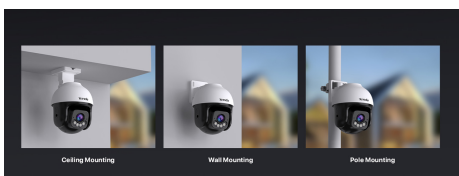

With Adjustable Bracket, Support Multiple Mounting Methods

Equipped with an adjustable bracket, the camera can be mounted on the ceiling and wall with screw, or mounted on the pole with strap.

Main Features