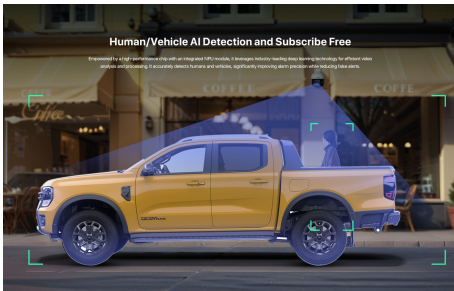

Tenda

5MP Outdoor Wi-Fi Pan/Tilt Camera

www.tendacn.com

CH7-WCAV2.1

5MP Outdoor Wi-Fi Pan/Tilt Camera

Description

The Outdoor Wi-Fi Pan/Tilt Camera CH7-WCAV2.1 is a high-performance outdoor surveillance camera that integrates 5MP resolution video, 360° visual coverage, Full-Color night vision, full-duplex two-way audio, human detection, vehicle detection, line crossing detection, intrusion detection, scene change detection, sound and light alarm functions. The product is mostly used for outdoor monitoring scenarios such as courtyard, farms and shops, etc. The users can access the video via wireless or wired connection to the Internet.

Main Features

5MP 3K Full-Color Night Vision, Providing Vivid Image Even at Night

Equipped with a high-performance BSI image sensor and F1.6 large-aperture lens, combined with a professional optical lamp cup and Tenda Security ISP2.0 image optimization technology, it delivers enhanced full-color night vision. Offering 24/7 protection with ultra-clear imaging for ultimate home security.

Human/Vehicle AI Detection and Subscribe Free

Empowered by a high-performance chip with an integrated NPU module, it leverages industry-leading deep learning technology for efficient video alerts and detects humans and vehicles, significantly improving alarm precision while reducing false alarms.