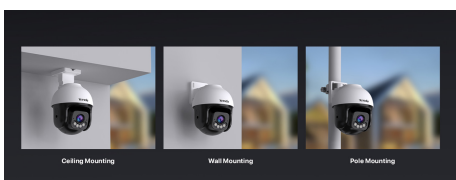

With Adjustable Bracket, Support Multiple Mounting Methods

Equipped with an adjustable bracket, the camera can be mounted on the ceiling and wall with screw, or mounted on the pole with strap.

Main Features

With waterproof and dustproof design, the camera can withstand rainy, sunny, stormy, and even snowy weathers.

Three Storage Options

The video can be stored in local Micro SD card, cloud and NVR/NAS. Even a vandal accident happens to your devices, you can still retrieve videos based on cloud recording.

With Adjustable Bracket, Support Multiple Mounting Methods

Equipped with an adjustable bracket, the camera can be mounted on the ceiling and wall with screw, or mounted on the pole with strap.

Technical Specifications