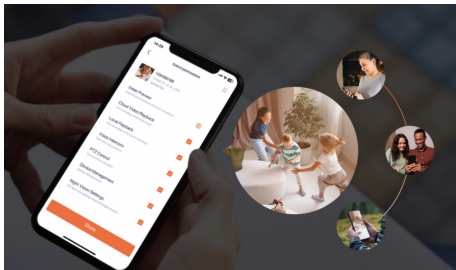

Main Features

Sharing Camera to Your Family to Protect Safety Jointly

Enhance safety by sharing the camera with your family. Each member can check home situations and collaborate to ensure family security.