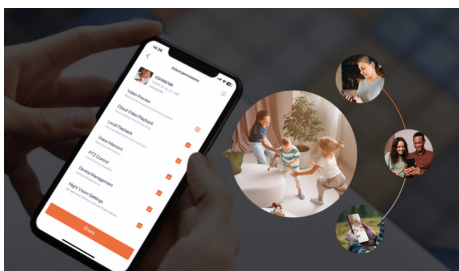

Sharing Camera to Your Family to Protect Safety Jointly

Enhance safety by sharing the camera with your family. Each member can check home situations and collaborate to ensure family security.