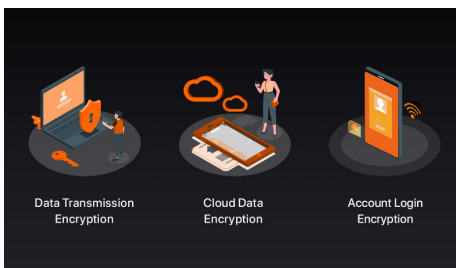

With Adjustable Bracket, Support Multiple Mounting Methods

Equipped with an adjustable bracket, the camera can be mounted on the ceiling and wall with screw, or mounted on the pole with strap.

Main Features

Sharing Camera to Your Family to Protect Safety Jointly

Enhance safety by sharing the camera with your family. Each member can check home situations and collaborate to ensure family security.

Waterproof and Dustproof

With waterproof and dustproof design, the camera can withstand rainy, sunny, stormy, and even snowy weathers.

Three Storage Options

The video can be stored in local Micro SD card, cloud and NVR/NAS. Even a vandal accident happens to your devices, you can still retrieve videos based on cloud recording.

Triple Encryption Ensures Data Security

Triple encryption protection is applied to data transmission, cloud storage, and account login to ensure the security of your security data and personal privacy.