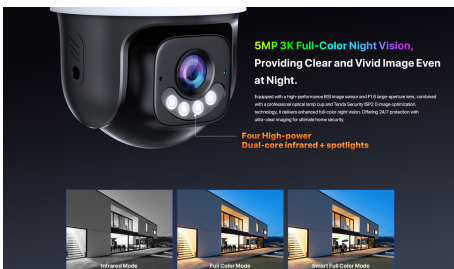

Tenda

5MP Outdoor Wi-Fi Pan/Tilt Camera

www.tendacn.com

CH7-WCAV2.1

5MP Outdoor Wi-Fi Pan/Tilt Camera

Description

The Outdoor Wi-Fi Pan/Tilt Camera CH7-WCAV2.1 is a high-performance outdoor surveillance camera that integrates 5MP resolution video, 360° visual coverage, Full-Color night vision, full-duplex two-way audio, human detection, vehicle detection, line crossing detection, intrusion detection, scene change detection, sound and light alarm functions. The product is mostly used for outdoor monitoring scenarios such as courtyard, farms and shops, etc. The users can access the video via wireless or wired connection to the Internet.

Main Features

5MP 3K Full-Color Night Vision, Providing Vivid Image Even at Night

Equipped with a high-performance BSI image sensor and F1.6 large-aperture lens, combined with a professional optical lamp cup and Tenda Security ISP2.0 image optimization technology, it delivers enhanced full-color night vision. Offering 24/7 protection with ultra-clear imaging for ultimate home security.