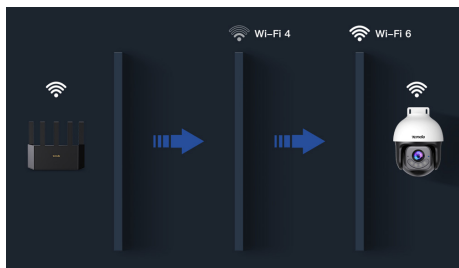

Main Features

Next-level Wi-Fi6 Technology, Stable and Smooth Video

With the latest Wi-Fi6 technology, built-in special antenna for signal enhancement, it offers better anti-interference performance and lower latency compared to Wi-Fi4, allowing your security range wider.