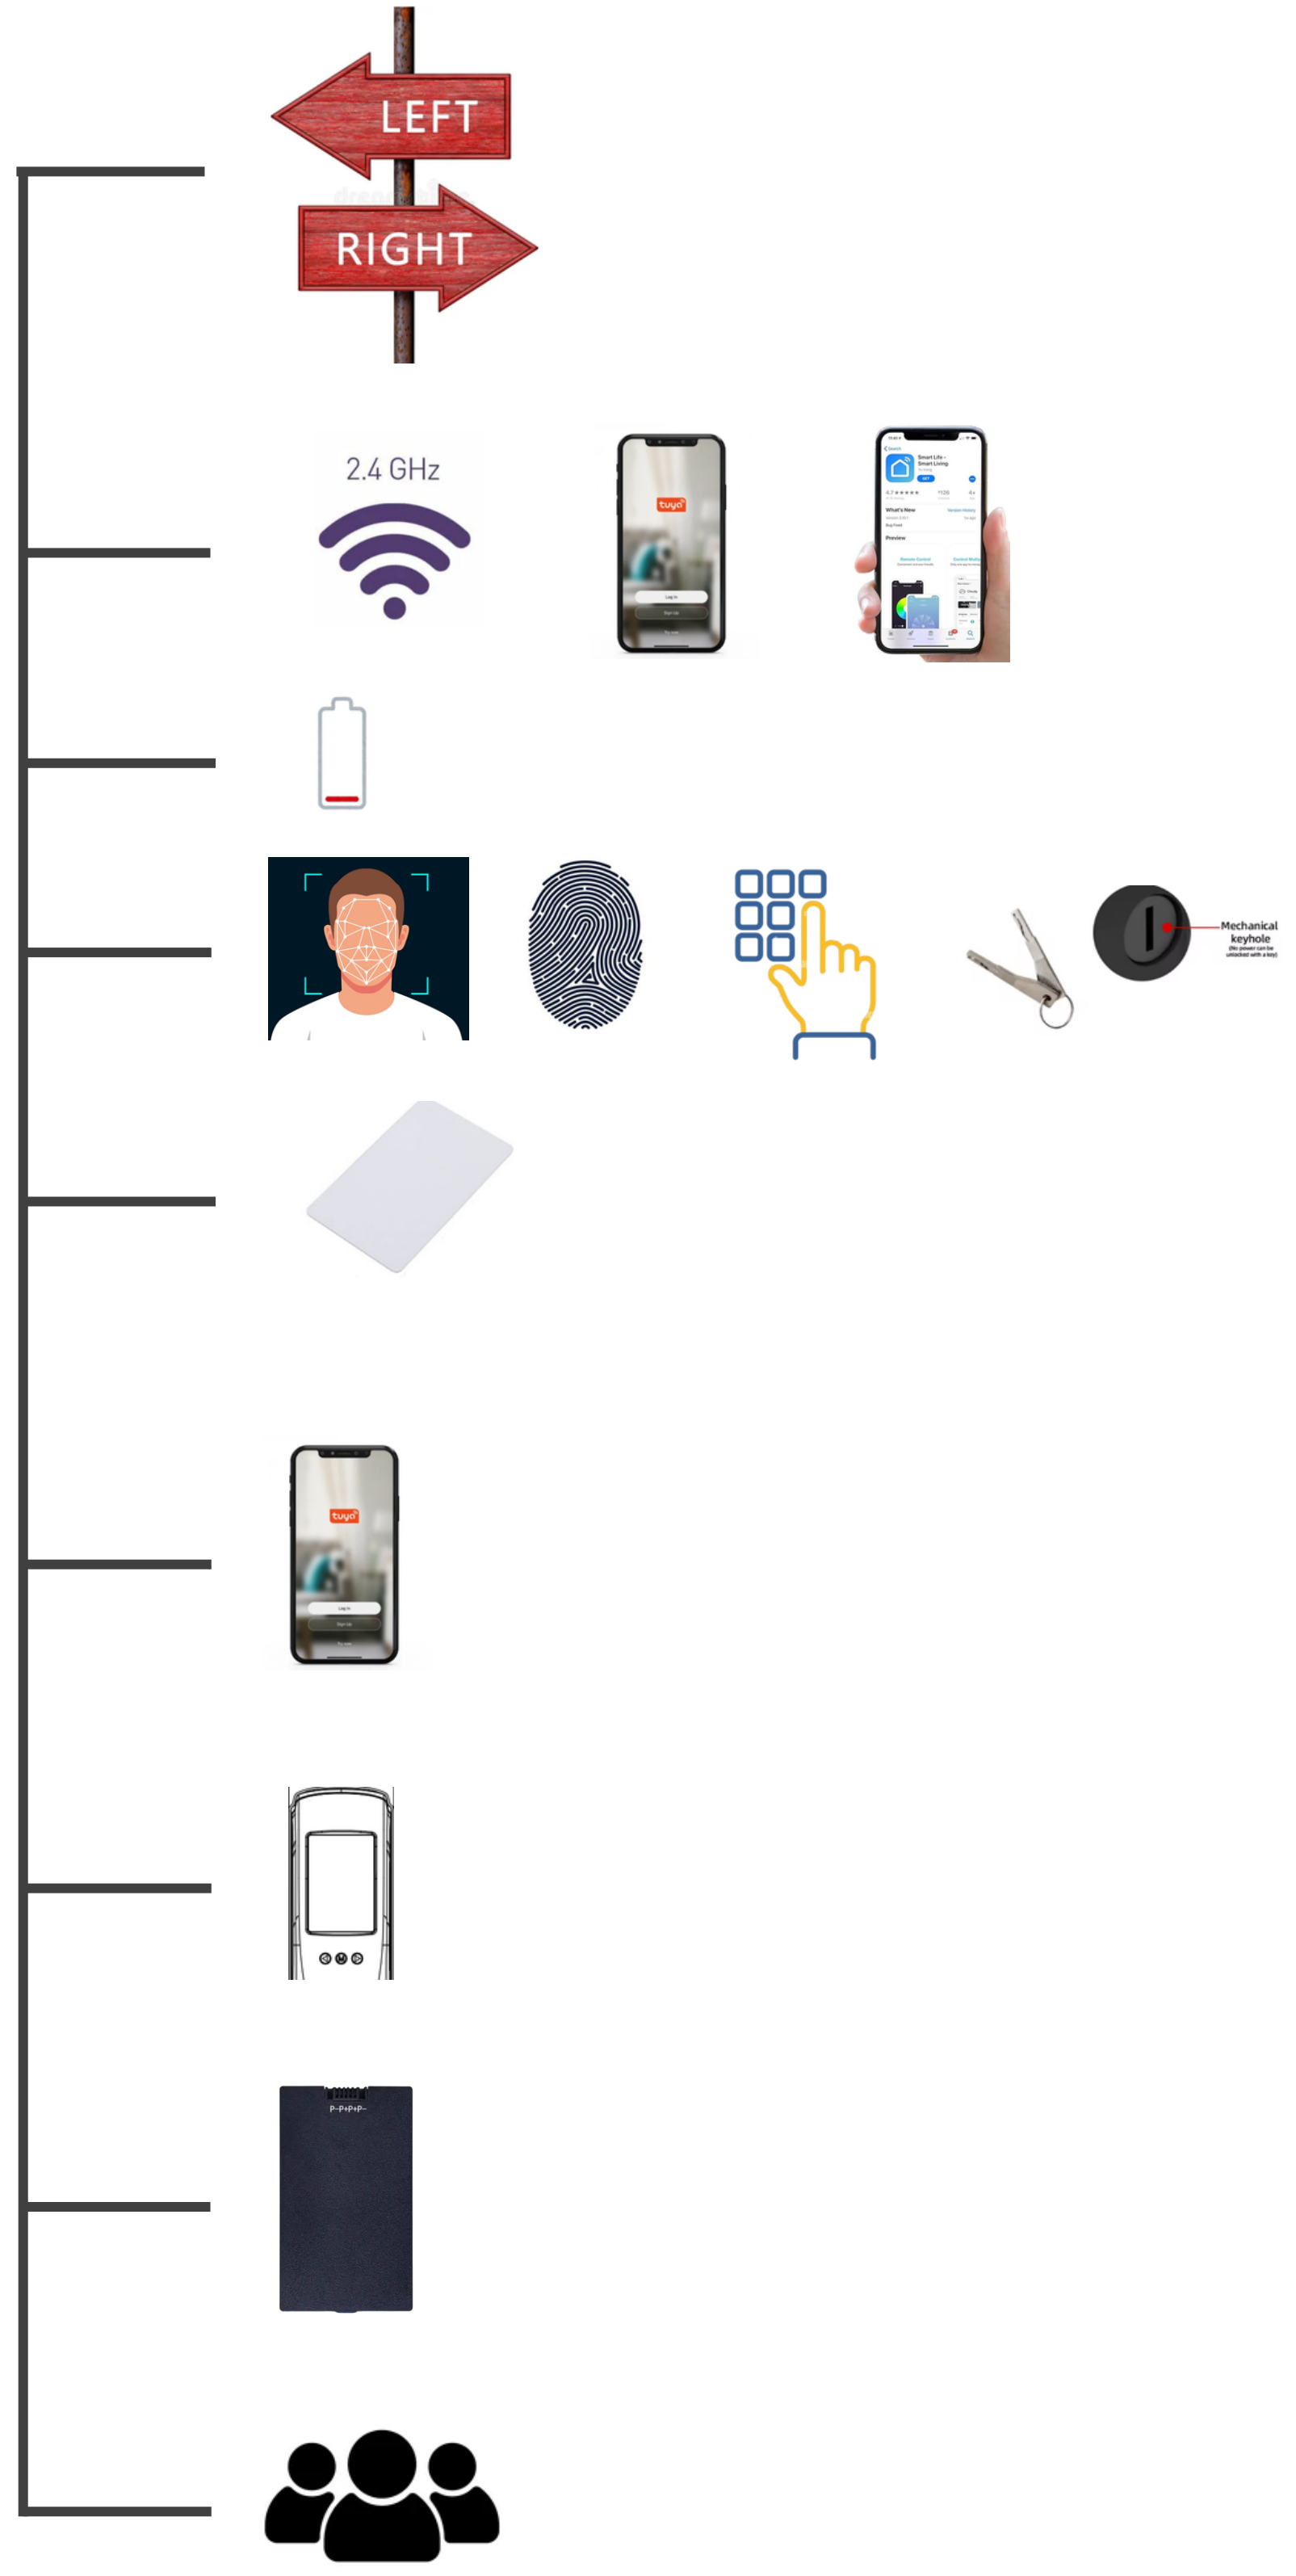

BOSCH

code 2809
For wooden

direction left and right compatible

Color Black

Wifi 2.4G tuya and smart life app

There is a low battery alarm

**Face - Fingerprint-password
Mechanical key emergency**

Ic 13.56 MHZ mi fare card

**To open the door from the application
Temporary password (repeat time)**

**3.97 inch internal screen
wide angle 160**

**Runs on battery
With a capacity of 7.4 volts
Made of lithium, 5000 mAh**

**Storage capacity: 200
1-5 Admin - 6-200 user**

BOSCH

code 2809
For wooden

It supports 14 languages, including Arabic, English, and Chinese.

Open the outdoor camera at any time through a mobile app and chat with the person at the door.

Open the door at any time with a touch through the mobile application without having to press the bell, with the possibility of canceling this button from the mobile application

Fingerprint and card can be added via mobile application

The tampering warning will be issued after 5 mistakes, locking the system for 3 minutes.

Camera:2MP

漢語
汉语
中文

BOSCH

code2809

يركب على
الابواب الخشبية

يفتح في الاتجاهين اليمين واليسار