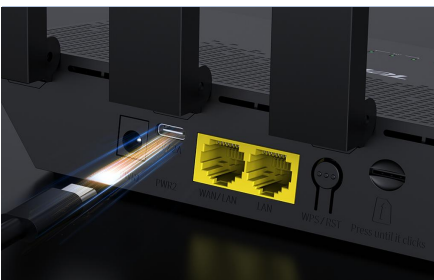

Supports mobile power bank for diverse scenarios

The device supports dual voltage (12V/5V) and can be powered by either an adapter or a mobile power source. Its foldable antennas make it compact and easy to pack — perfect for diverse settings like villas, conference rooms, RVs, and power outages.