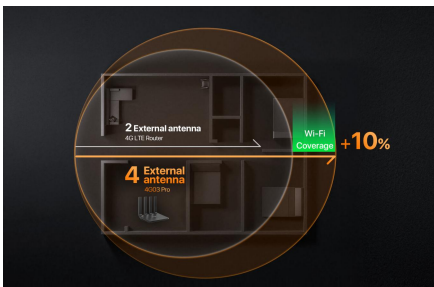

Boosted Wi-Fi Coverage Throughout Your Home

With two external omni-directional Wi-Fi antennas and wireless MIMO technology, it supports wireless connections at speeds of up to 300Mbps. Stable and fast multi-device connectivity for an exceptional wireless experience.