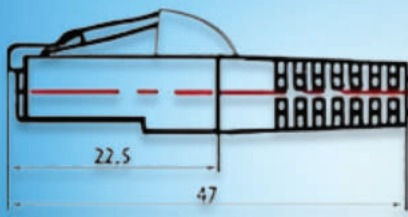

COPPER PATCH CORD

Product Web Page

NS-106UTP-GR-0.30M

THE COPPER PATCH CABLE, PATCH CORD OR PATCH LEAD IS AN ELECTRICAL USED TO CONNECT (PATCH IN) ONE ELECTRONIC TO ANOTHER FOR SIGNAL ROUTING . DEVICES OF DIFFERENT TYPES (A SWITCH CONNECTED TO A COMPUTER, OR A SWITCH TO A ROUTER) ARE CONNECTED WITH PATCH CORDS

PATCH CORD CAT6 UTP LSZH 0.30M

GRAY

DESCRIPTION

Patch Cord Cat6 UTP 550Mhz 24AWG 50um
Gold Platted Contacts 0.30M Iszh Gray Jacket

FEATURES

Guaranteed performance Tested UP TO 550MMhz.
The particular saw-tooth design of jacket towards inner can enhance the resistance of alien crosstalk.
The unique design of PE cross reduces the NEXT, RL and provides better transmission.
Connector: 8P8C, RJ45, 50 um gold plating.
Flame Retardant is verified according to IEC 60332-1-2.
Stable transmission, Higher efficiency.
High bandwidth, Lower latency.

TECHNICAL SPECIFICATION

Part Number	Description
NS-106UTP-XX-0.30M	Cat 6 UTP Patch Cord 0.30M with 6 Colors (White, Gray, Red, Black, Yellow, Blue)
NS-106UTP-XX-0.50M	Cat 6 UTP Patch Cord 0.50M with 6 Colors (White, Gray, Red, Black, Yellow, Blue)
NS-106UTP-XX-1M	Cat 6 UTP Patch Cord 1M with 6 Colors (White, Gray, Red, Black, Yellow, Blue)
NS-106UTP-GR-2M	Cat 6 UTP Patch Cord 2M Gray
NS-106UTP-XX-3M	Cat 6 UTP Patch Cord 3M with 6 Colors (White, Gray, Red, Black, Yellow, Blue)
NS-106UTP-GR-5M	Cat 6 UTP Patch Cord 5M Gray
NS-106UTP-GR-10M	Cat 6 UTP Patch Cord 10M Gray
NS-106UTP-GR-15M	Cat 6 UTP Patch Cord 15M Gray
NS-106UTP-GR-20M	Cat 6 UTP Patch Cord 20M Gray
NS-106UTP-GR-25M	Cat 6 UTP Patch Cord 25M Gray