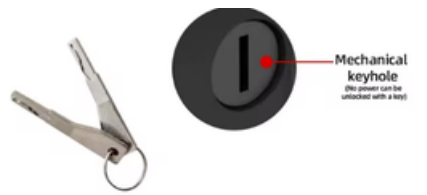

**code 2648
(Hook)**

FOR Wooden Door / Glass Door

direction left and right compatible

8-12 mm frameless glass door

WIFI 2.4 G TUYA and Smart Life APP

Code (2047-990-2129-2008)

**distance of 8 meters with obstacles
And 10 meters open**

Fingerprint / Password /Face version

Mechanical key emergency

NFC & IC 13.56 MHz MI fare card

Remote Control 16 (optional)

Remote Control code 6 (optional)