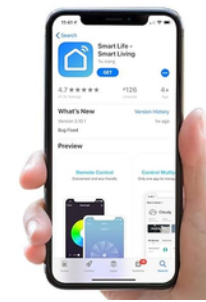

**code 2648
(Hook)**

FOR Wooden Door / Glass Door

direction left and right compatible

8-12 mm frameless glass door

WIFI 2.4 G TUYA and Smart Life APP

Code (2047-990-2129-2008)

**distance of 8 meters with obstacles
And 10 meters open**

Fingerprint / Password /Face version

Mechanical key emergency

NFC & IC 13.56 MHz MI fare card

Remote Control 16 (optional)

Remote Control code 6 (optional)