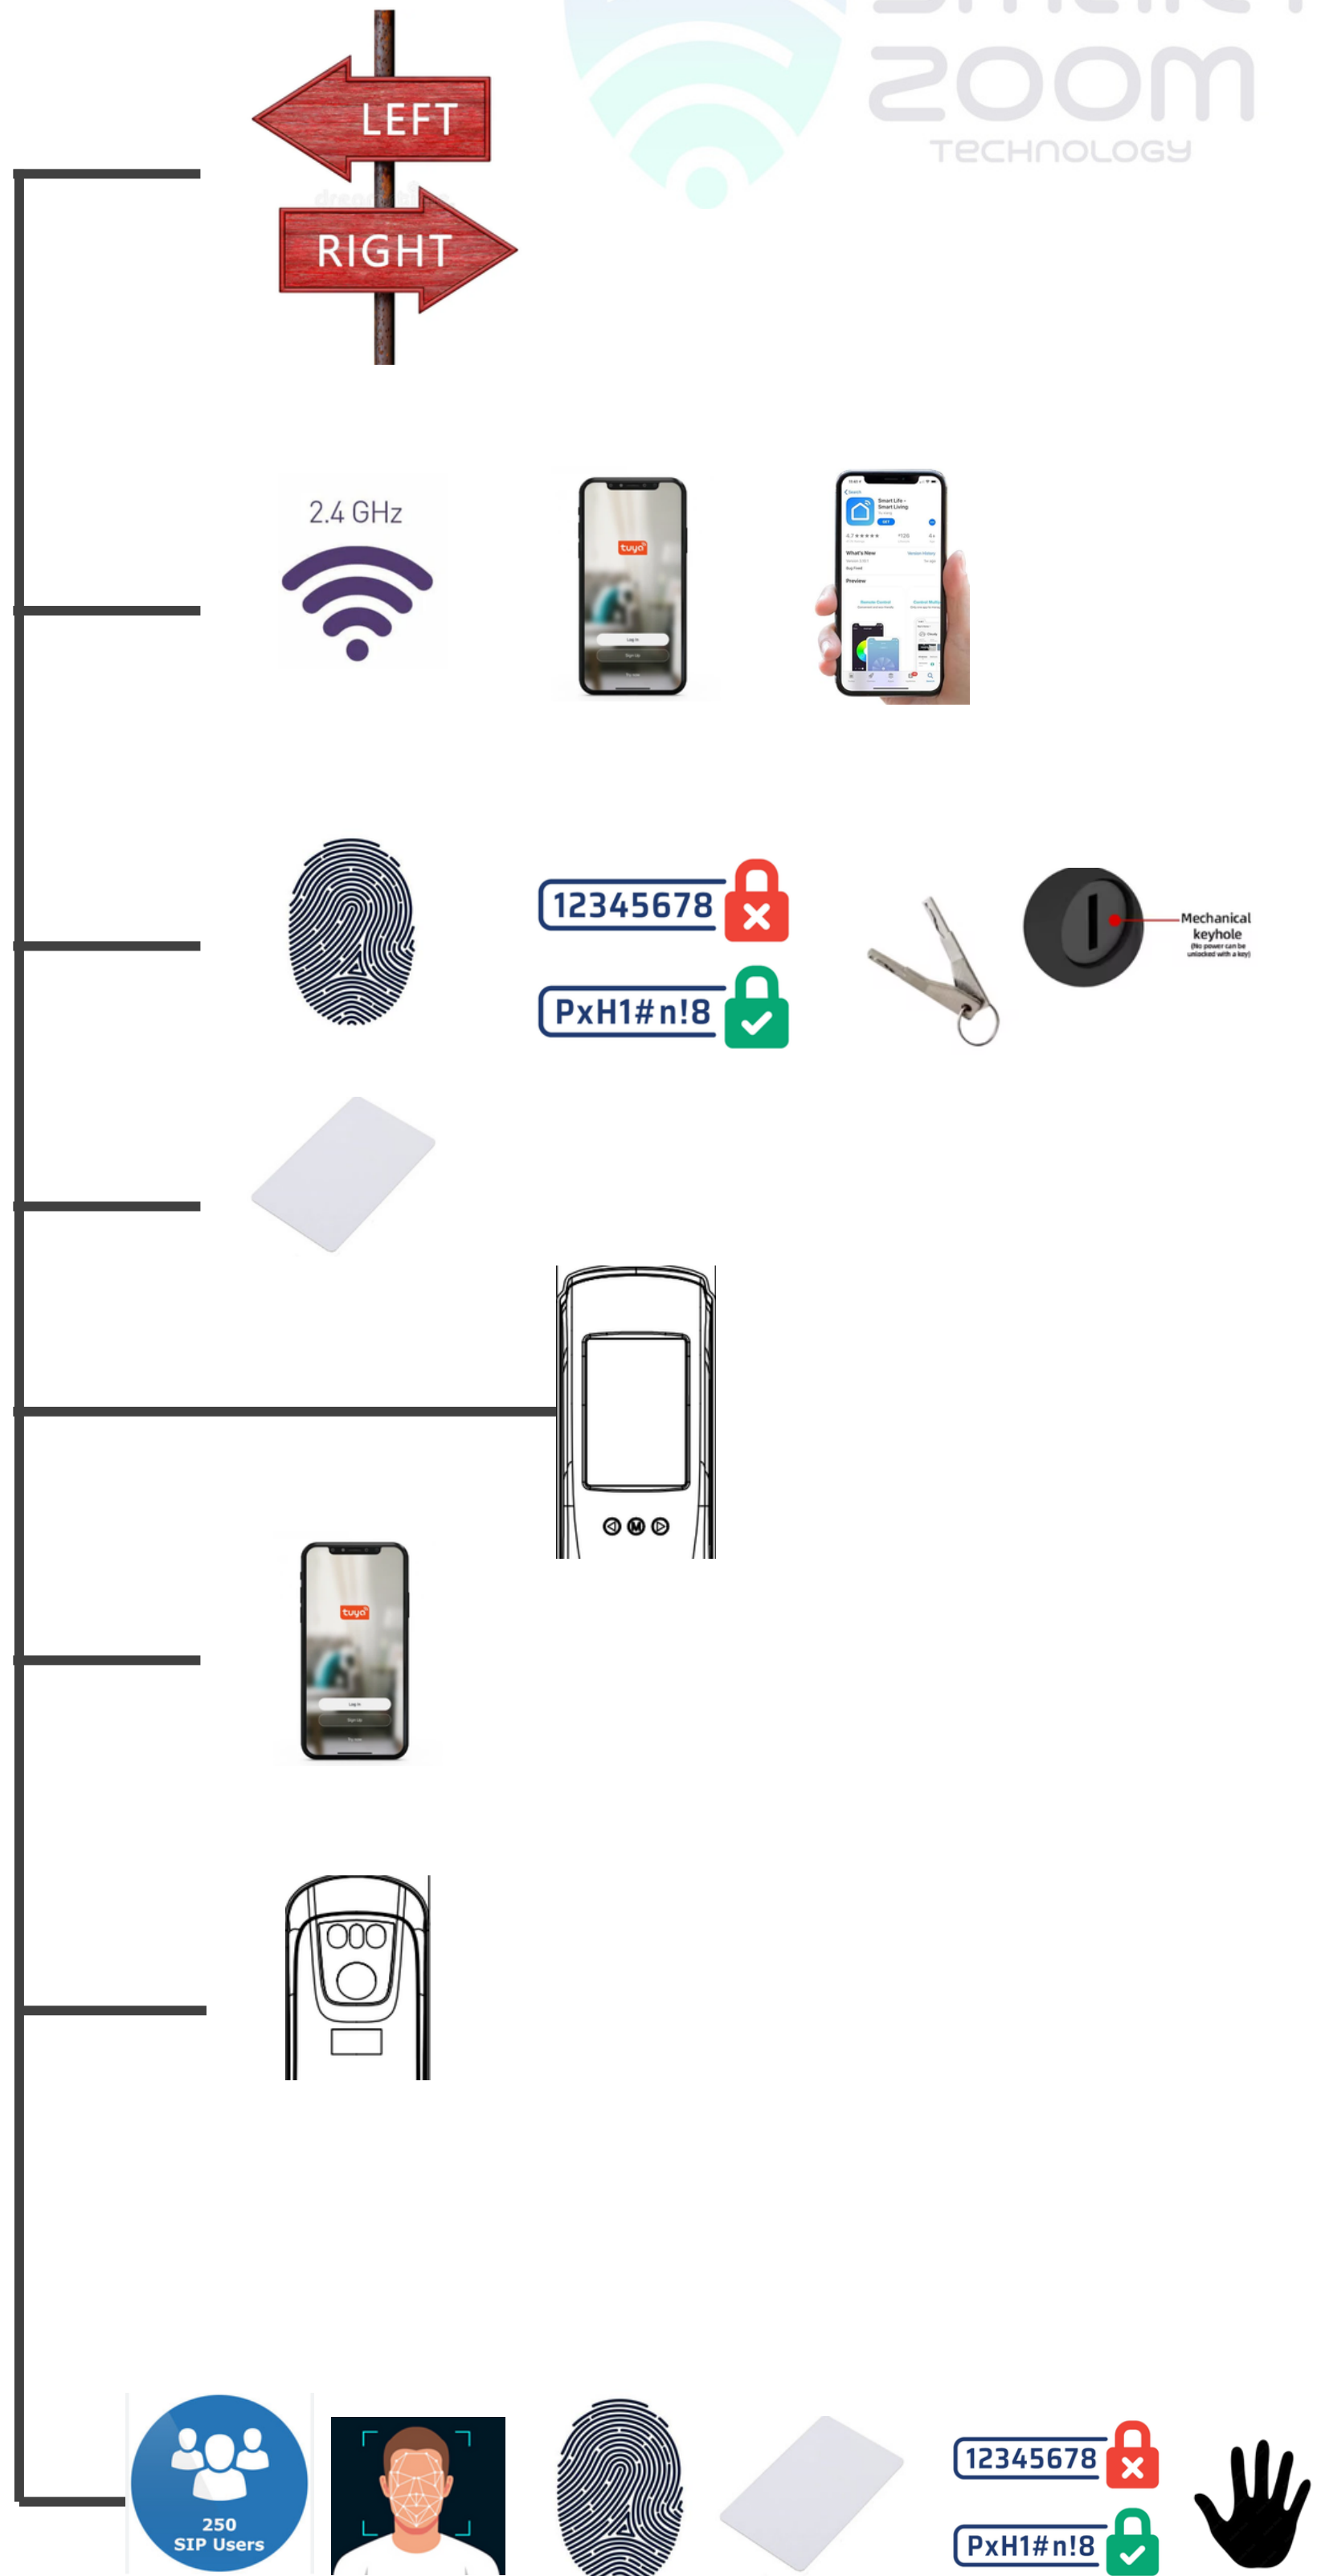

code 2775

FOR Wooden Doors / Steel Doors

direction left and right compatible

Wifi 2.4G tuya and smart life app

Color E-Black Sky gray

Fingerprint-password
Mechanical key emergency

Ic 13.56 MHZ mi fare card

4.5 inch internal screen

To open the door from the application
Temporary password (repeat time)

Magic Eye (Night Vision Camera)
Camera:1MP

Storage capacity: 250 users
(Face print, fingerprints, cards,
palm vein and passwords)

code 2775

Fingerprint sensor rate: 98.9%

In the application,
up to 600 logins are recorded

Materials: aluminum alloy,
coated with a glossy glass layer

Runs on battery
With a capacity of 7.4 volts
Made of lithium, 5000 mAh
Battery service life Door opening
times are about 3000 times

There is a low battery alarm

Anti-theft alarm - tamper alarm -
(optional) adding a remote control

code 2775

FOR Wooden Doors / Steel Doors

Open the outdoor camera at any time through a mobile app and chat with the person at the door.