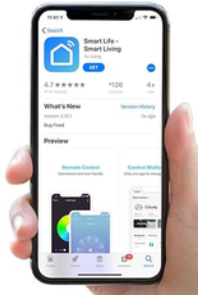

يعمل عن طريق الموبايل أبلكيشن
تويا وسمارت لايف واي فاي 2.4 جيجا