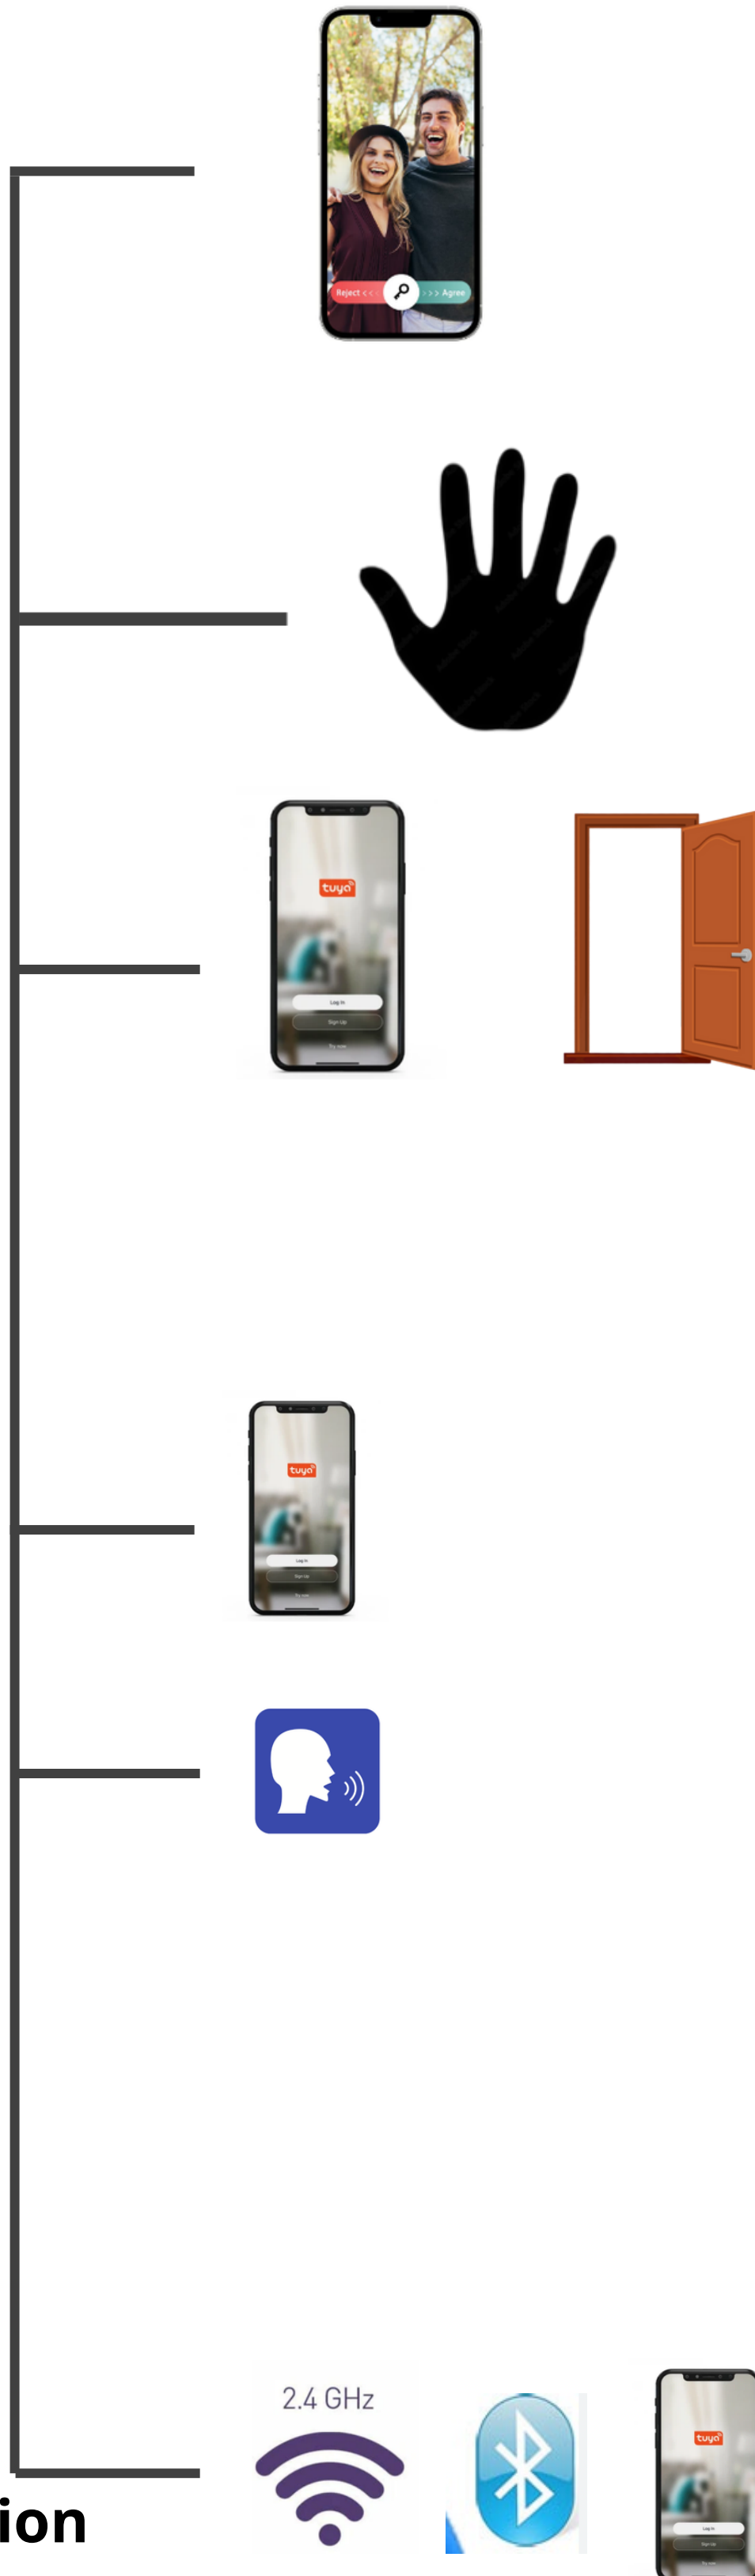

OPEN BY PALM

Open the door at any time with a touch through the mobile application without having to press the bell, with the possibility of canceling this button from the mobile application

Users can be added via the mobile application

It works via voice commands. Hi Levana.

Ease of adding to Wi-Fi via Bluetooth and the ability to create a personal code for the account within the application