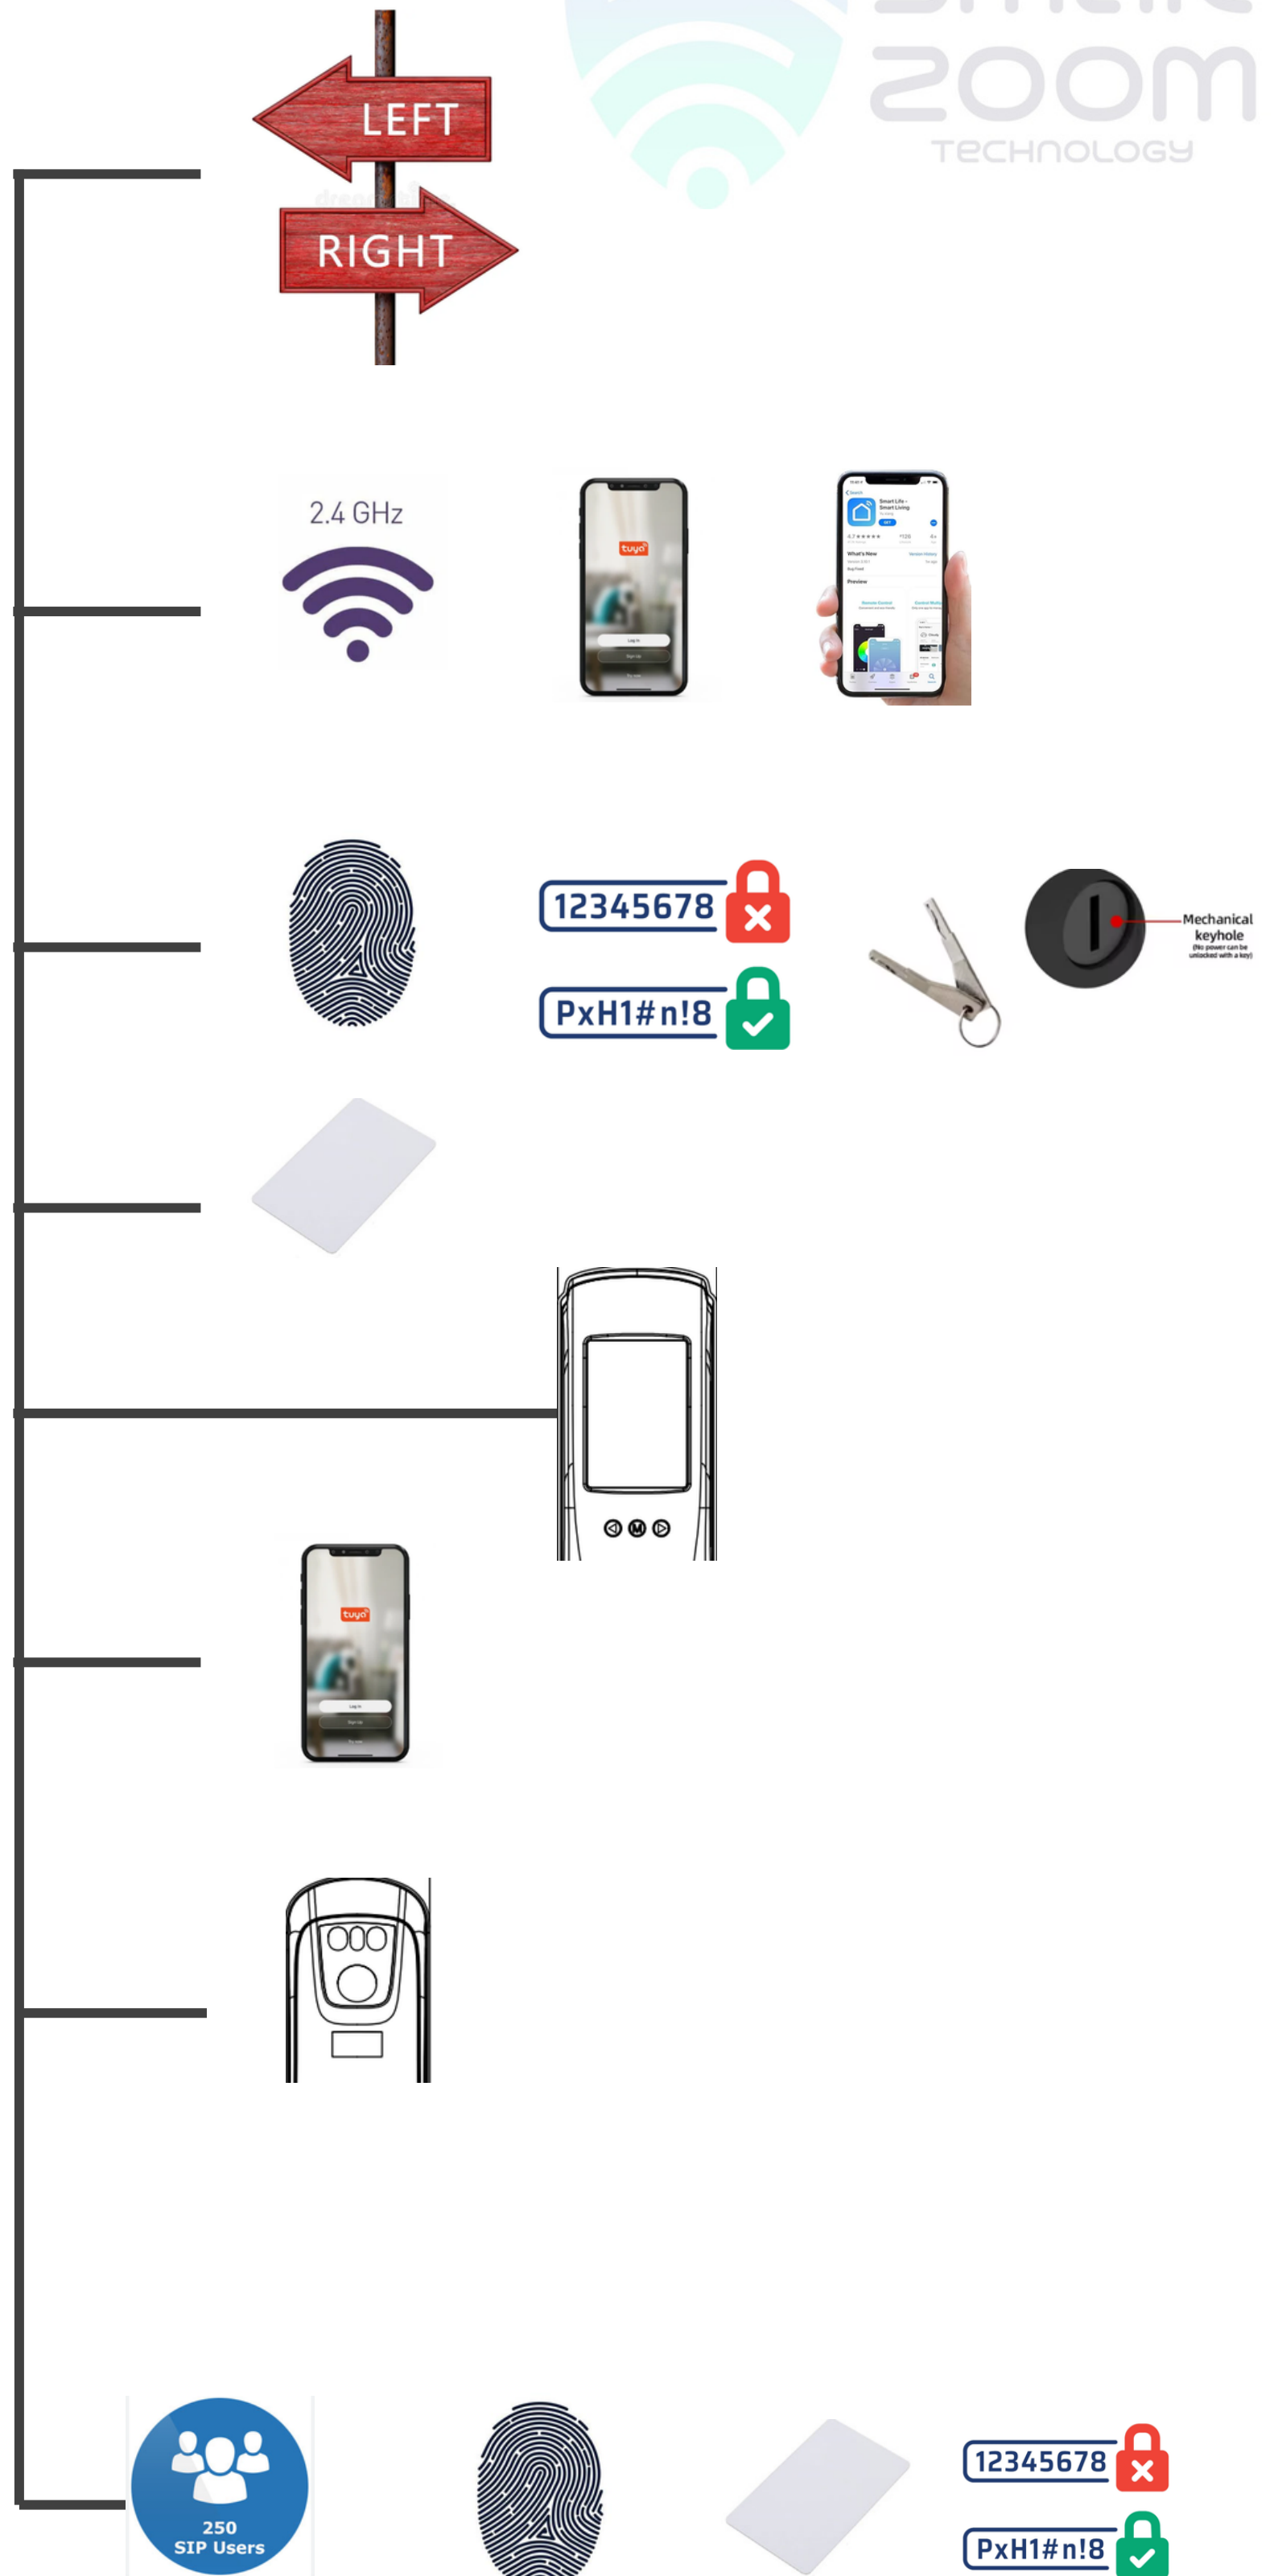

FOR Wooden Doors / Steel Doors

direction left and right compatible

Wifi 2.4G tuya and smart life app

Color E-Black

Fingerprint-password
Mechanical key emergency

Ic 13.56 MHz mi fare card

4.5 inch internal screen

To open the door from the application
Temporary password (repeat time)

Magic Eye (Color Night Vision Camera)
Camera:1 MP

There is a safety system for children so
that the door does
not open from the inside

Storage capacity: 250 users
(fingerprints, cards,
and passwords)