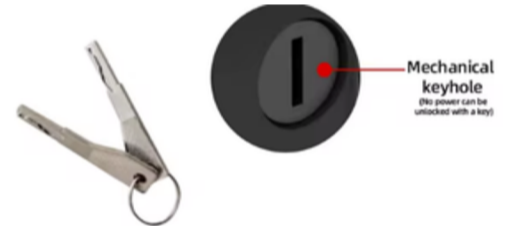

# Lezn

For wooden and armored doors

direction left and right compatible

Wifi 2.4G tuya and smart life app

Fingerprint-password  
Mechanical key emergency

Ic 13.56 MHZ mi fare card

Temporary password (repeat time)