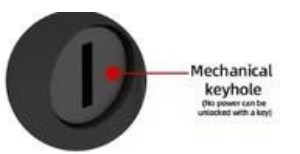

code 2779

For wooden and armored doors

direction left and right compatible

Supports artificial intelligence

Hi levana

Wifi 2.4G tuya and smartlife app

The color black, Dark

copper ,Sky gray

Fingerprint-password

Mechanical key emergency

Ic 13.56MHZ mifare card

It works via voice commands.

Hi Levana.

To open the door from the application

Temporary password(repeat time)

There is safety system for children