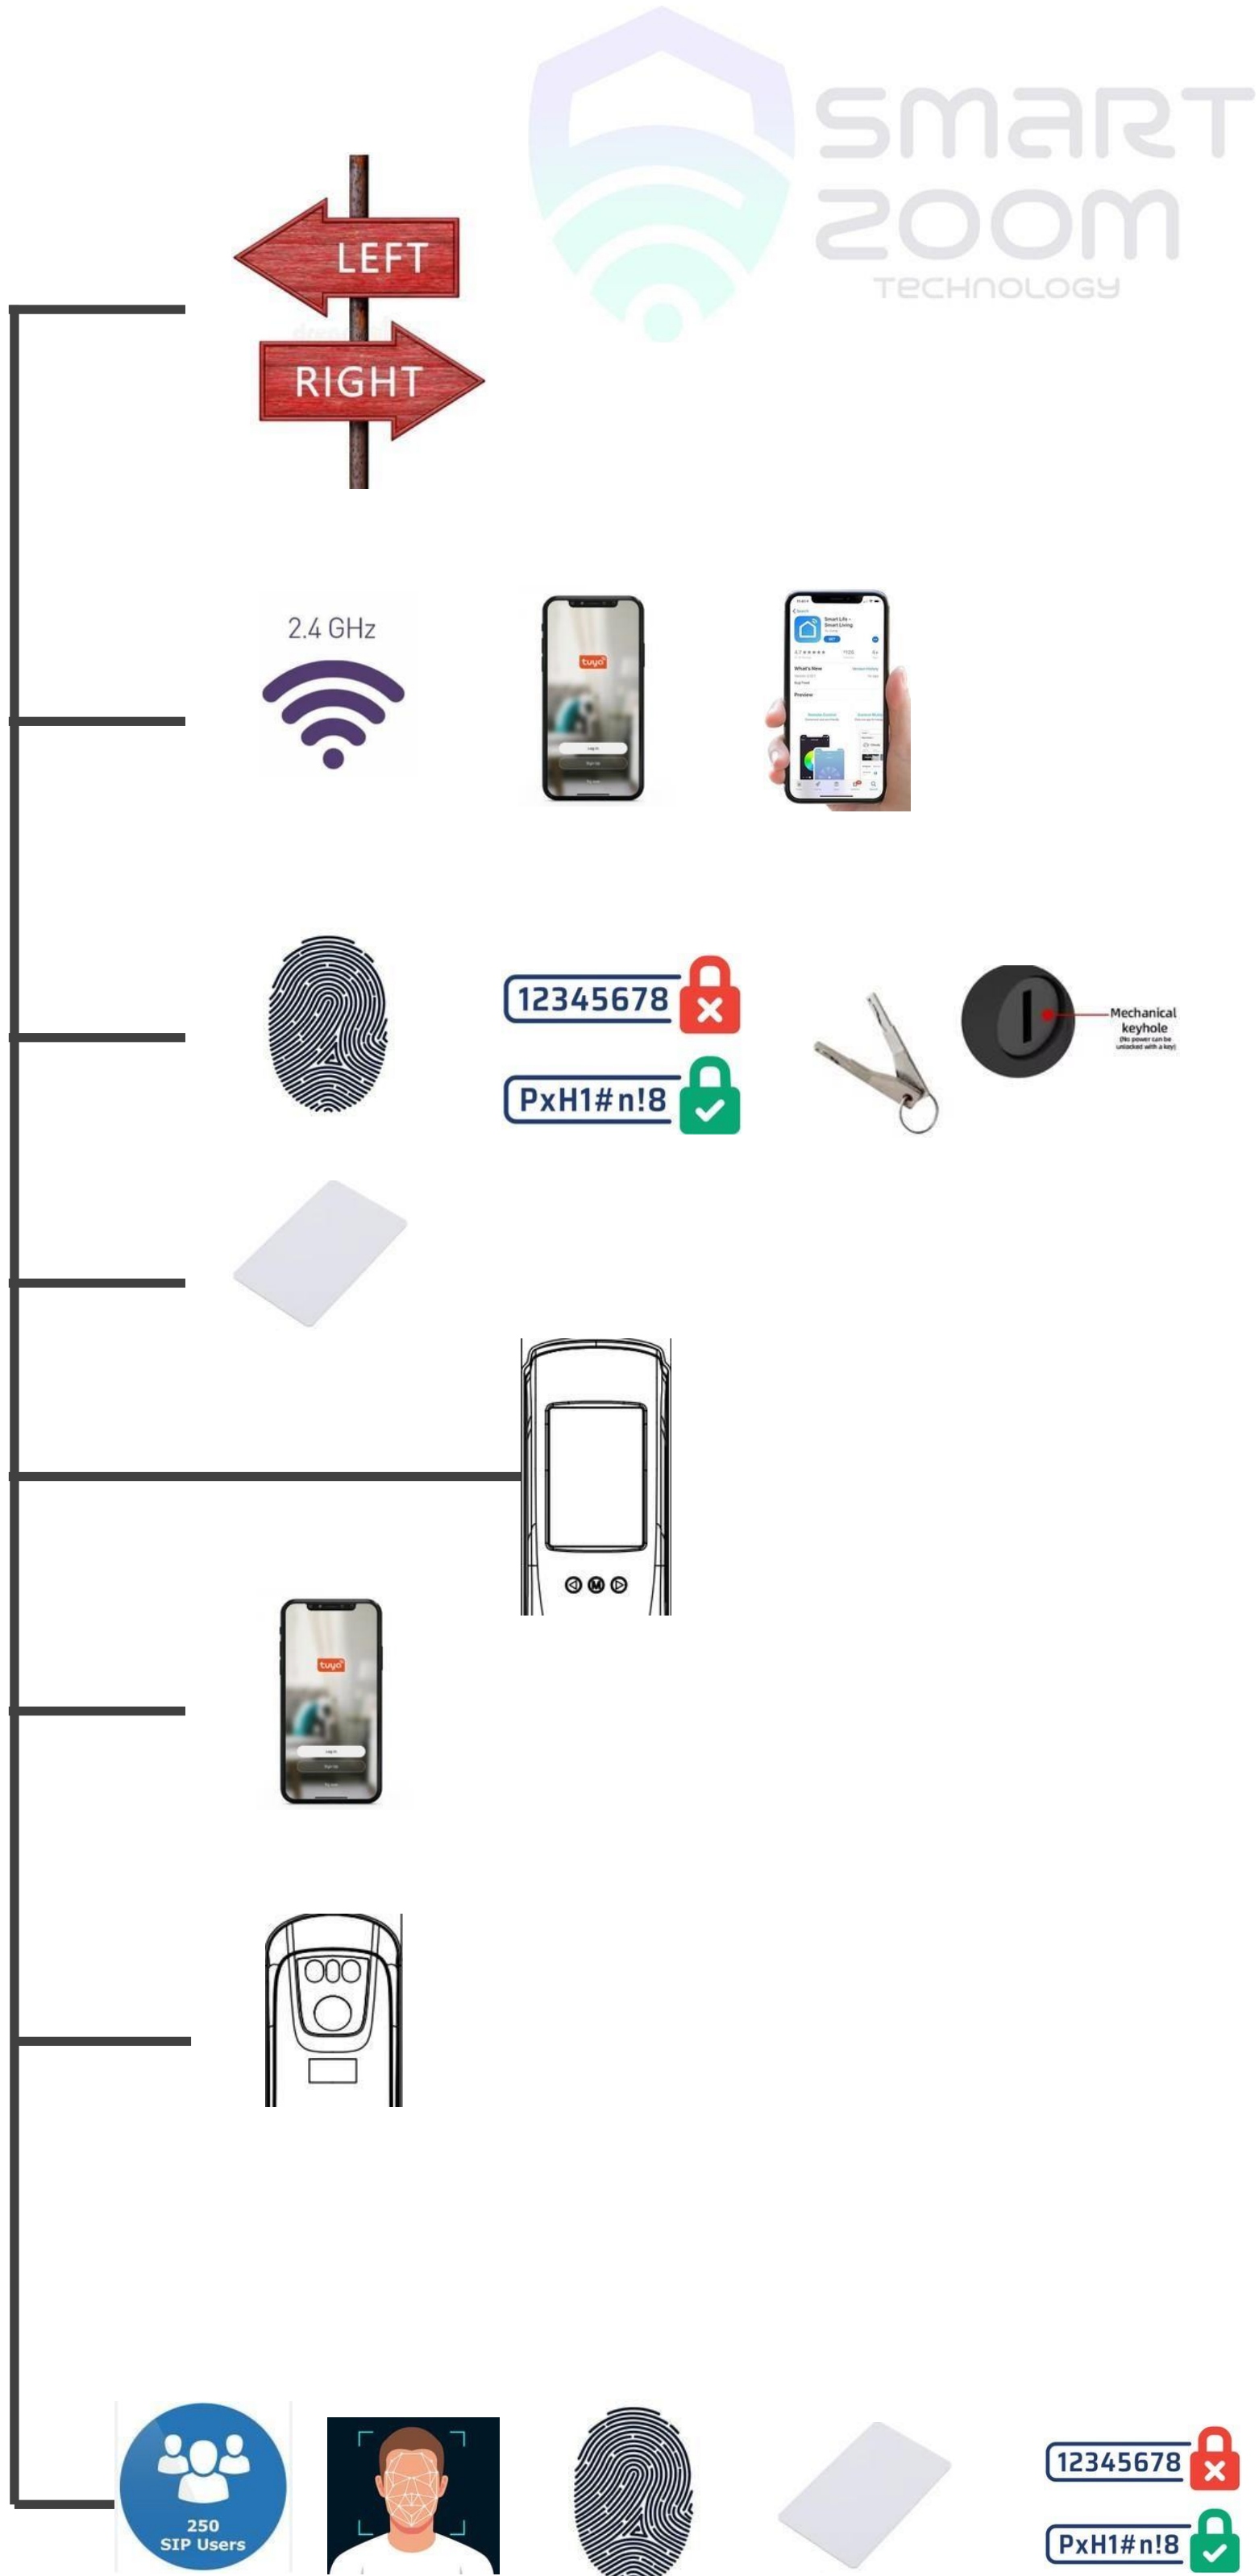

code 2817

FOR Wooden Doors / Steel Doors

direction left and right compatible

Wifi 2.4G tuya and smart life app

Color black

Fingerprint-password
Mechanical key emergency

Ic 13.56 MHZ mi fare card

4.5 inch internal screen

To open the door from the application
Temporary password (repeat time)

Magic Eye (Night Vision Camera)

There is a safety system for children so
that the door does
not open from the inside

Storage capacity: 300 users
(50 Face print ,fingerprints, cards,
and passwords)

relative humidity 15%~93%

Fingerprint sensor rate: 98.9%

In the application,

up to 600 logins are recorded

**Materials: aluminum alloy,
coated with a glossy glass layer**

Runs on battery

With a capacity of 7.4 volts