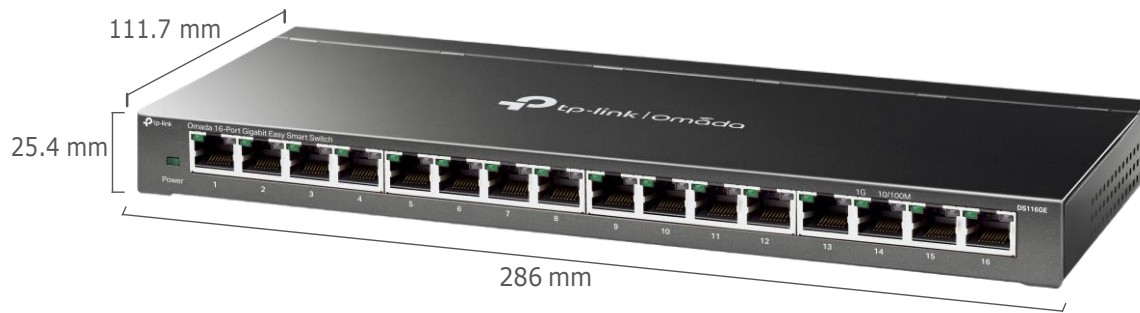

# Omada Unmanaged Switch | Datasheet

DS116GE

Omada 16-Port Gigabit Easy Smart Switch

## Highlights

- 16× 10/100/1000Mbps RJ45 ports
- Plug and play, no configuration required
- Durable metal casing of superior quality and professional appearance
- Intelligent management via a web user interface and downloadable utility
- Green technology reduces power consumption

# Product Pictures

16 × Gigabit RJ45 Ports