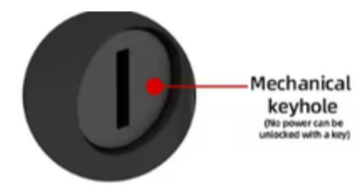

## FOR WOODEN DOORS

Direction left and right compatible

WIFI 2.4 G TUYA & Smart Life APP

Fingerprint-Password  
Mechanical key Emergency

IC 13.56 MHz MI fare card

Admin can add users

Fingerprint, Card, or Password  
through the Application