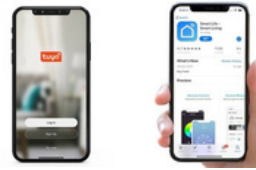

Lezn

FOR WOODEN DOORS

Direction left and right compatible

WIFI 2.4 G TUYA & Smart Life APP

2.4 GHz

Fingerprint-Password
Mechanical key Emergency

IC13.56MHz Mifare card

Admin can add users

Fingerprint, Card, or Password
through the Application

Temporary Password (Repeat time)

To open the door from the
application

Fingerprint response sensitivity
of 98.9%

250 USERS 10 of them admin
50 fingerprints
the rest are card and password